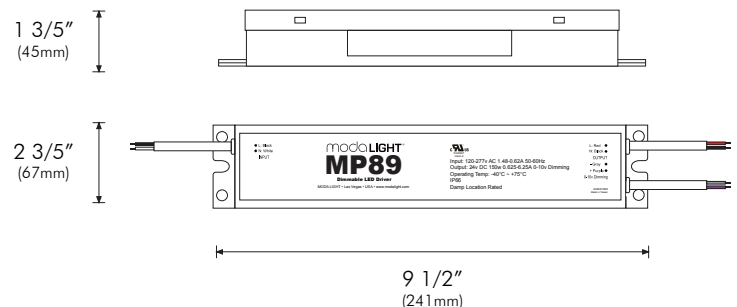

DIMENSIONS

MODA TECHNOLOGY

modaDRIVER™