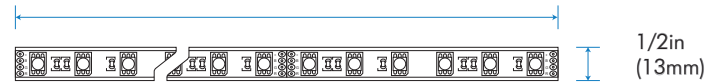

OUTPUT

Delivered Lumens	241.54 lm/ft
CCT & SDMC	2300K - 4500K
Chromaticity Coordinates	x: 0.4531 y: 0.03961 u: 0.2547 v: 0.3471
Color Bin Tolerance	N/A
Efficacy (lm/W)	94.35
CRI	82
Lumen Maintenance	70,000 Hours L70 @ 25°C 90,000 Hours L50 @ 25°C 50,000 Hours L70 @ 50°C 70,000 Hours L50 @ 50°C
Testing Data	Light Data LM-79-08 & LM-80-08

ELECTRICAL

Input Voltage	12V DC
Power Consumption	2.56W per ft (0.14A)
Power Factor	≤ 1
Control	DMX512

PHYSICAL

Applications	IP67 Wet locations, Cabinet, Cove, Display, Niches, Perimeter Lighting
Dimensions	Length 196 3/4in (5m) Width 1/2in (13mm) Height 3/16in (5mm)
LED Spacing	1/5in (6mm)
Beam Distribution	110°
Cutting Distance	2in (50mm)
Weight	16oz (454g) Per Reel
Construction	Constant Voltage Design Protects LEDs And Prolongs Life. White FPCB Inside a Silicone Sleeve
Thermal Management	N/A
Optics	N/A
Fixture Connections	Snap on Connectors
Operating Temperature	-22°F ~ 122°F (-30°C ~ 50°C)
Storage Temperature	-40°F ~ 176°F (-40°C ~ 80°C)
Humidity	0-95% Non Condensing

DIMENSIONS

196 3/4in (5m)

CIE 1931 CHROMATICITY DIAGRAM

LUMINANCE DATA
(cd/sq.m)

Angle in Degrees	Average 0-Deg	Average 45-Deg	Average 90-Deg
45	9493	6655	5939
55	9206	5749	4930
65	8152	4276	3630
75	5432	2311	1921
85	3337	917	734