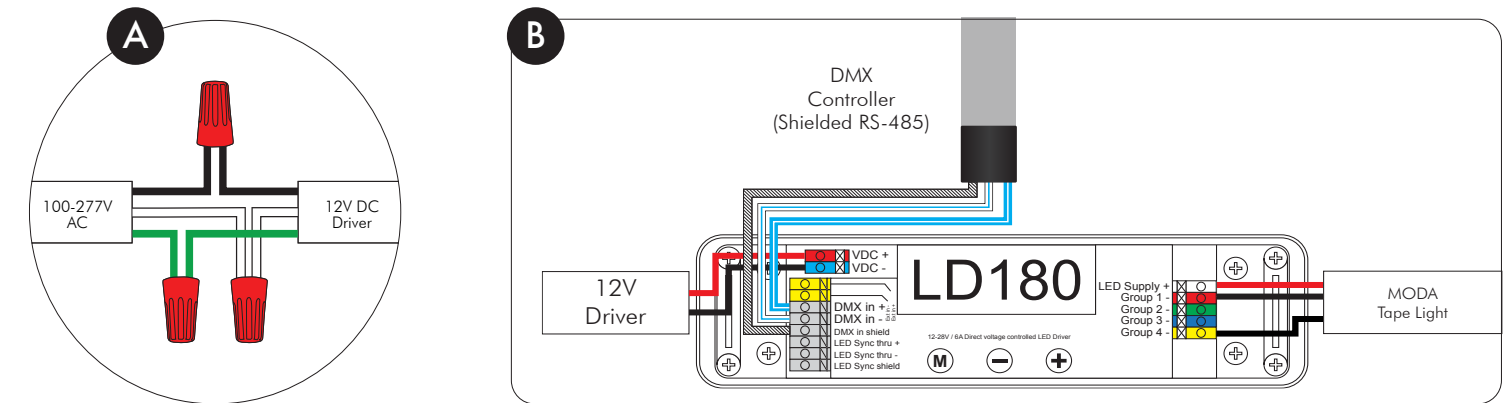

ELECTRICAL

Input Voltage	12V DC
Power Consumption	2.56W per ft (0.14A)
Power Factor	≤ 1
Control	DMX512

PHYSICAL

Applications	IP67 Wet locations, Cabinet, Cove, Display, Niches, Perimeter Lighting
Dimensions	Length 196 3/4in (5m) Width 1/2in (13mm) Height 3/16in (5mm)
LED Spacing	1/5in (6mm)
Beam Distribution	110°
Cutting Distance	2in (50mm)
Weight	16oz (454g) Per Reel
Construction	Constant Voltage Design Protects LEDs And Prolongs Life. White FPCB Inside a Silicone Sleeve
Thermal Management	N/A
Optics	N/A
Fixture Connections	Snap on Connectors
Operating Temperature	-22°F ~ 122°F (-30°C ~ 50°C)
Storage Temperature	-40°F ~ 176°F (-40°C ~ 80°C)
Humidity	0-95% Non Condensing

WIRING

Connection in Series

Connection in Parallel

Parallel Run DMX Wiring

Multiple connections in parallel can be made provided that each section does not exceed the Max Run Length of the product and does not exceed Max Load on driver.
Example: 3 parallel connections x 184in lengths ≤ 46 total feet for Max Load determination.

WIRING LEGEND

12V Driver Primary Side	12V Driver Secondary Side	DMX CONTROLLER	Leader Cable
— Live 100-277V AC	— DC Power Positive	— Data Positive	— 12V Positive
— Neutral AC	— DC Power Negative	— Data Negative	— Negative
— Ground AC		— DMX Shield	— Negative