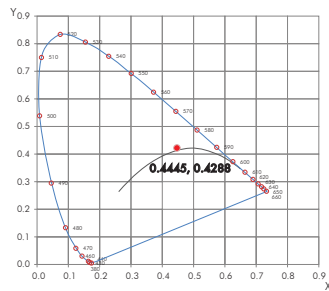

OUTPUT

Delivered Lumens	241.54 lm/ft
CCT & SDMC	2300K - 4500K
Chromaticity Coordinates	x: 0.4531 y: 0.03961 u: 0.2547 v: 0.3471
Color Bin Tolerance	N/A
Efficacy (lm/W)	94.35
CRI	82
Lumen Maintenance	70,000 Hours L70 @ 25°C 90,000 Hours L50 @ 25°C 50,000 Hours L70 @ 50°C 70,000 Hours L50 @ 50°C
Testing Data	Light Data LM-79-08 & LM-80-08

ELECTRICAL

Input Voltage	12V DC
Power Consumption	2.56W per ft (0.14A)
Power Factor	≤ 1
Control	DMX512

PHYSICAL

Applications	IP67 Wet locations, Cabinet, Cove, Display, Niches, Perimeter Lighting
Dimensions	Length 196 3/4in (5m) Width 1/2in (13mm) Height 3/16in (5mm)
LED Spacing	1/5in (6mm)
Beam Distribution	110°
Cutting Distance	2in (50mm)
Weight	16oz (454g) Per Reel
Construction	Constant Voltage Design Protects LEDs And Prolongs Life. White FPCB Inside a Silicone Sleeve
Thermal Management	N/A
Optics	N/A
Fixture Connections	Snap on Connectors
Operating Temperature	-22°F ~ 122°F (-30°C ~ 50°C)
Storage Temperature	-40°F ~ 176°F (-40°C ~ 80°C)
Humidity	0-95% Non Condensing

DIMENSIONS

196 3/4in (5m)

CIE 1931 CHROMATICITY DIAGRAM

LUMINANCE DATA
(cd/sq.m)

Angle in Degrees	Average 0-Deg	Average 45-Deg	Average 90-Deg
45	9493	6655	5939
55	9206	5749	4930
65	8152	4276	3630
75	5432	2311	1921
85	3337	917	734