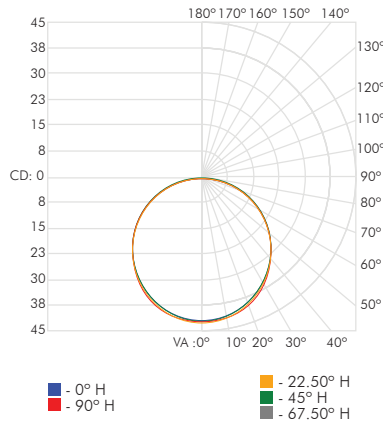

OUTPUT

Delivered Lumens	241.54 lm/ft
CCT & SDMC	2300K - 4500K
Chromaticity Coordinates	x: 0.4531 y: 0.03961 u: 0.2547 v: 0.3471
Color Bin Tolerance	N/A
Efficacy (lm/W)	94.35
CRI	82
Lumen Maintenance	70,000 Hours L70 @ 25°C 90,000 Hours L50 @ 25°C 50,000 Hours L70 @ 50°C 70,000 Hours L50 @ 50°C
Testing Data	Light Data LM-79-08 & LM-80-08

ELECTRICAL

Input Voltage	12V DC
Power Consumption	2.56W per ft (0.14A)
Power Factor	≤ 1
Control	DMX512

PHYSICAL

Applications	IP67 Wet locations, Cabinet, Cove, Display, Niches, Perimeter Lighting
Dimensions	Length 196 3/4in (5m) Width 1/2in (13mm) Height 3/16in (5mm)
LED Spacing	1/5in (6mm)
Beam Distribution	110°
Cutting Distance	2in (50mm)
Weight	16oz (454g) Per Reel
Construction	Constant Voltage Design Protects LEDs And Prolongs Life. White FPCB Inside a Silicone Sleeve
Thermal Management	N/A
Optics	N/A
Fixture Connections	Snap on Connectors
Operating Temperature	-22°F ~ 122°F (-30°C ~ 50°C)
Storage Temperature	-40°F ~ 176°F (-40°C ~ 80°C)
Humidity	0-95% Non Condensing

DIMENSIONS

196 3/4in (5m)

CIE 1931 CHROMATICITY DIAGRAM

LUMINANCE DATA
(cd/sq.m)

Angle in Degrees	Average 0-Deg	Average 45-Deg	Average 90-Deg
45	9493	6655	5939
55	9206	5749	4930
65	8152	4276	3630
75	5432	2311	1921
85	3337	917	734

Project Name:

Notes:

ILLUMINANCE AT A DISTANCE

POLAR CANDELA DISTRIBUTION

ZONAL LUMEN SUMMARY

Zone	Lumens	% Lamp	% Fixt
0-30	61.60	N.A.	25.50%
0-40	102.17	N.A.	42.30%
0-60	185.02	N.A.	76.60%
60-90	44.00	N.A.	18.20%
0-90	233.57	N.A.	96.70%
90-180	8.00	N.A.	3.30%
0-180	241.54	N.A.	100%