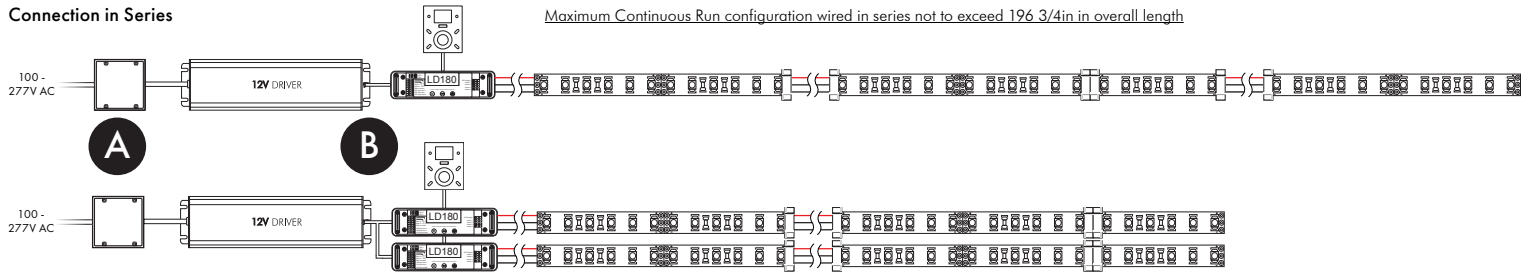

ELECTRICAL

Input Voltage	12V DC
Power Consumption	2.56W per ft (0.14A)
Power Factor	≤ 1
Control	DMX512

PHYSICAL

Applications	IP67 Wet locations, Cabinet, Cove, Display, Niches, Perimeter Lighting
Dimensions	Length 196 3/4in (5m) Width 1/2in (13mm) Height 3/16in (5mm)
LED Spacing	1/5in (6mm)
Beam Distribution	110°
Cutting Distance	2in (50mm)
Weight	16oz (454g) Per Reel
Construction	Constant Voltage Design Protects LEDs And Prolongs Life. White FPCB Inside a Silicone Sleeve
Thermal Management	N/A
Optics	N/A
Fixture Connections	Snap on Connectors
Operating Temperature	-22°F ~ 122°F (-30°C ~ 50°C)
Storage Temperature	-40°F ~ 176°F (-40°C ~ 80°C)
Humidity	0-95% Non Condensing

Project Name:

Notes:

ILLUMINANCE AT A DISTANCE

POLAR CANDELA DISTRIBUTION

ZONAL LUMEN SUMMARY

Zone	Lumens	% Lamp	% Fixt
0-30	61.60	N.A.	25.50%
0-40	102.17	N.A.	42.30%
0-60	185.02	N.A.	76.60%
60-90	44.00	N.A.	18.20%
0-90	233.57	N.A.	96.70%
90-180	8.00	N.A.	3.30%
0-180	241.54	N.A.	100%

WIRING

Connection in Series

Connection in Parallel

Parallel Run DMX Wiring

Multiple connections in parallel can be made provided that each section does not exceed the Max Run Length of the product and does not exceed Max Load on driver.
Example: 3 parallel connections x 184in lengths ≤ 46 total feet for Max Load determination.