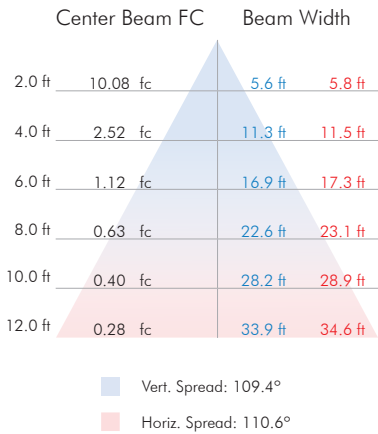

OUTPUT

Delivered Lumens	241.54 lm/ft
CCT & SDMC	2300K - 4500K
Chromaticity Coordinates	x: 0.4531 y: 0.03961 u: 0.2547 v: 0.3471
Color Bin Tolerance	N/A
Efficacy (lm/W)	94.35
CRI	82
Lumen Maintenance	70,000 Hours L70 @ 25°C 90,000 Hours L50 @ 25°C 50,000 Hours L70 @ 50°C 70,000 Hours L50 @ 50°C
Testing Data	Light Data LM-79-08 & LM-80-08

ELECTRICAL

Input Voltage	12V DC
Power Consumption	2.56W per ft (0.14A)
Power Factor	≤ 1
Control	DMX512

PHYSICAL

Applications	IP67 Wet locations, Cabinet, Cove, Display, Niches, Perimeter Lighting
Dimensions	Length 196 3/4in (5m) Width 1/2in (13mm) Height 3/16in (5mm)
LED Spacing	1/5in (6mm)
Beam Distribution	110°
Cutting Distance	2in (50mm)
Weight	16oz (454g) Per Reel
Construction	Constant Voltage Design Protects LEDs And Prolongs Life. White FPCB Inside a Silicone Sleeve
Thermal Management	N/A
Optics	N/A
Fixture Connections	Snap on Connectors
Operating Temperature	-22°F ~ 122°F (-30°C ~ 50°C)
Storage Temperature	-40°F ~ 176°F (-40°C ~ 80°C)
Humidity	0-95% Non Condensing

DIMENSIONS

196 3/4in (5m)

CIE 1931 CHROMATICITY DIAGRAM

LUMINANCE DATA
(cd/sq.m)

Angle in Degrees	Average 0-Deg	Average 45-Deg	Average 90-Deg
45	9493	6655	5939
55	9206	5749	4930
65	8152	4276	3630
75	5432	2311	1921
85	3337	917	734

Project Name:

Notes:

ILLUMINANCE AT A DISTANCE

POLAR CANDELA DISTRIBUTION

ZONAL LUMEN SUMMARY

Zone	Lumens	% Lamp	% Fixt
0-30	61.60	N.A.	25.50%
0-40	102.17	N.A.	42.30%
0-60	185.02	N.A.	76.60%
60-90	44.00	N.A.	18.20%
0-90	233.57	N.A.	96.70%
90-180	8.00	N.A.	3.30%
0-180	241.54	N.A.	100%