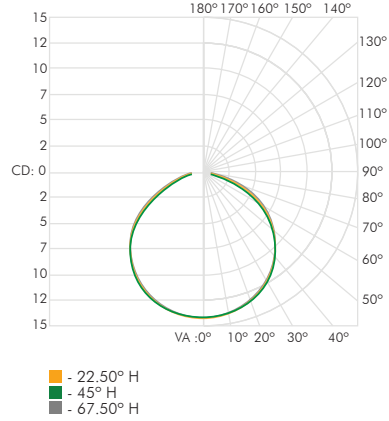

**OUTPUT**

<b>Delivered Lumens</b>	39.95 lm (1ft)
	157.80 lm (4ft)
	317.60 lm (8ft)
	598.25 lm (16ft)
<b>CCT &amp; SDMC</b>	8458K - Full RGB
<b>Chromaticity Coordinates</b>	x: 0.2649 y: 0.3139 u: 0.1699 v: 0.4529
<b>Color Bin Tolerance</b>	N/A
<b>Efficacy (lm/W)</b>	11.38
<b>CRI</b>	N/A
<b>Lumen Maintenance</b>	70,000 Hours L70 @ 25°C
	90,000 Hours L50 @ 25°C
	50,000 Hours L70 @ 50°C
	70,000 Hours L50 @ 50°C
<b>Testing Data</b>	Light Data LM-79-08 & LM-80-08

**PHYSICAL**

<b>Applications</b>	Accent Linear / Curved Surfaces, Architectural Highlights
<b>Dimensions</b>	Length: 11 7/8" (300mm)
	3' 11 3/16" (1.20m)
	7' 10 1/2" (2.40m)
	16' (4.87m)
<b>Weight</b>	Width: 7/16" (11mm)
	Height: 7/8" (21mm)
	4.8oz (136g) (1ft)
	19.2oz (544g) (4ft)
<b>Construction</b>	38.4oz (1,089g) (8ft)
	72oz (2,041g) (16ft)
	UV Resistant Tough White Flexible PVC
	Cool to Touch, Free Air Convection
<b>Optics</b>	N/A
<b>Fixture Connections</b>	Male and Female Barrel Connectors
<b>Operating Temperature</b>	-4°F ~ 113°F (-20°C ~ 45°C)
<b>Storage Temperature</b>	-4°F ~ 140°F (-20°C ~ 60°C)
<b>Humidity</b>	0-95% Non Condensing

PHOTOMETRICS

Rf n/a Rg n/a CQS n/a

CIE 1931 CHROMATICITY DIAGRAM

LUMINANCE DATA (cd/sq.m)

Angle in Degrees	Average 0-Deg	Average 45-Deg	Average 90-Deg
45	1801	1347	1318
55	1722	1299	1293
65	1620	1267	1293
75	1506	1282	1292
85	1550	1338	1343

POLAR CANDELA DISTRIBUTION

RGB 1FT

ZONAL LUMEN SUMMARY

Zone	Lumens	% Lamp	% Fixt
0-30	5.71	N.A.	14.30%
0-40	9.58	N.A.	24.00%
0-60	18.41	N.A.	46.10%
60-90	8.14	N.A.	20.40%
0-90	29.88	N.A.	74.80%
90-180	10.06	N.A.	25.20%
0-180	39.95	N.A.	100.00%