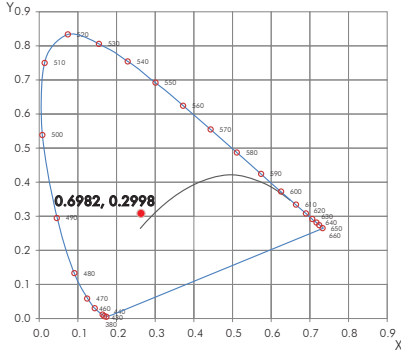

PHOTOMETRICS

Rf n/a Rg n/a CQS n/a

CIE 1931 CHROMATICITY DIAGRAM