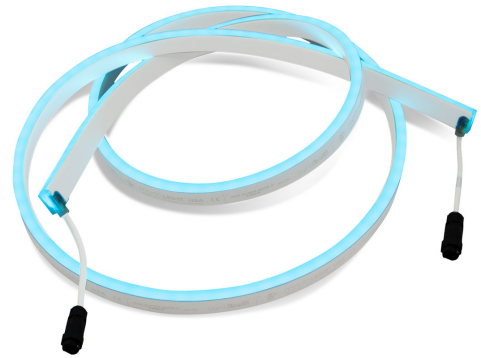

**Create Unlimited Runs of Continuous Solid Lines of Light**

A complete lighting solution that offers a low profile which easily bends along its line of light (opposite bend to RGB Super Neon Edge). Ultra flexible, bends easily, free from any form of shape memory. Create endless contours, forms, lines, curves and shapes of powerful solid light. Transparent ends allow for unlimited run lengths, combined with integral "No Tool" connectors and simple leader/jumper cables. UV protected, IP67 Wet Location Rated.

**OUTPUT**

<b>Delivered Lumens</b>	39.95 lm (1ft)
	157.80 lm (4ft)
	317.60 lm (8ft)
	598.25 lm (16ft)
<b>CCT &amp; SDMC</b>	8458K - Full RGB
<b>Chromaticity Coordinates</b>	x: 0.2649 y: 0.3139 u: 0.1699 v: 0.4529
<b>Color Bin Tolerance</b>	N/A
<b>Efficacy (lm/W)</b>	11.38
<b>CRI</b>	N/A
<b>Lumen Maintenance</b>	70,000 Hours L70 @ 25°C
	90,000 Hours L50 @ 25°C
	50,000 Hours L70 @ 50°C
	70,000 Hours L50 @ 50°C
<b>Testing Data</b>	Light Data LM-79-08 & LM-80-08

**PHYSICAL**

<b>Applications</b>	Accent Linear / Curved Surfaces, Architectural Highlights
<b>Dimensions</b>	Length: 11 7/8" (300mm)
	3' 11 3/16" (1.20m)
	7' 10 1/2" (2.40m)
	16' (4.87m)
<b>Weight</b>	Width: 7/16" (11mm)
	Height: 7/8" (21mm)
	4.8oz (136g) (1ft)
	19.2oz (544g) (4ft)
<b>Construction</b>	38.4oz (1,089g) (8ft)
	72oz (2,041g) (16ft)
	UV Resistant Tough White Flexible PVC
	Cool to Touch, Free Air Convection
<b>Optics</b>	N/A
<b>Fixture Connections</b>	Male and Female Barrel Connectors
<b>Operating Temperature</b>	-4°F ~ 113°F (-20°C ~ 45°C)
<b>Storage Temperature</b>	-4°F ~ 140°F (-20°C ~ 60°C)
<b>Humidity</b>	0-95% Non Condensing