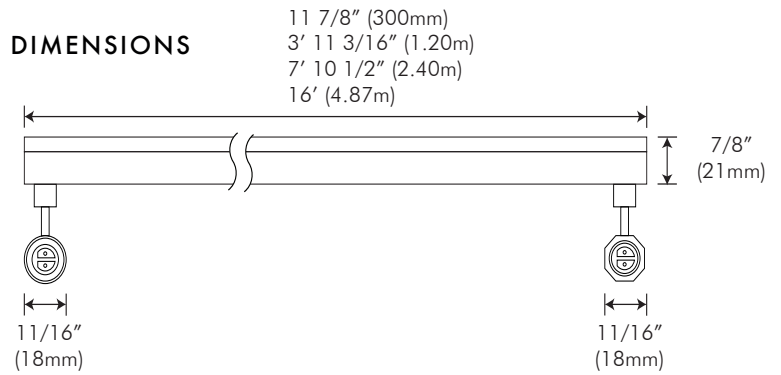

**Create Unlimited Runs of Continuous Solid Lines of Light**

A complete lighting solution that offers a low profile which easily bends along its line of light (opposite bend to RGB Super Neon Edge). Ultra flexible, bends easily, free from any form of shape memory. Create endless contours, forms, lines, curves and shapes of powerful solid light. Transparent ends allow for unlimited run lengths, combined with integral "No Tool" connectors and simple leader/jumper cables. UV protected, IP67 Wet Location Rated.

**OUTPUT**

<b>Delivered Lumens</b>	39.95 lm (1ft)
	157.80 lm (4ft)
	317.60 lm (8ft)
	598.25 lm (16ft)
<b>CCT &amp; SDMC</b>	8458K - Full RGB
<b>Chromaticity Coordinates</b>	x: 0.2649 y: 0.3139 u: 0.1699 v: 0.4529
<b>Color Bin Tolerance</b>	N/A
<b>Efficacy (lm/W)</b>	11.38
<b>CRI</b>	N/A
<b>Lumen Maintenance</b>	70,000 Hours L70 @ 25°C
	90,000 Hours L50 @ 25°C
	50,000 Hours L70 @ 50°C
	70,000 Hours L50 @ 50°C
<b>Testing Data</b>	Light Data LM-79-08 & LM-80-08

**PHYSICAL**

<b>Applications</b>	Accent Linear / Curved Surfaces, Architectural Highlights
<b>Dimensions</b>	Length: 11 7/8" (300mm)
	3' 11 3/16" (1.20m)
	7' 10 1/2" (2.40m)
	16' (4.87m)
<b>Weight</b>	Width: 7/16" (11mm)
	Height: 7/8" (21mm)
	4.8oz (136g) (1ft)
	19.2oz (544g) (4ft)
<b>Construction</b>	38.4oz (1,089g) (8ft)
	72oz (2,041g) (16ft)
	UV Resistant Tough White Flexible PVC
	Cool to Touch, Free Air Convection
<b>Optics</b>	N/A
<b>Fixture Connections</b>	Male and Female Barrel Connectors
<b>Operating Temperature</b>	-4°F ~ 113°F (-20°C ~ 45°C)
<b>Storage Temperature</b>	-4°F ~ 140°F (-20°C ~ 60°C)
<b>Humidity</b>	0-95% Non Condensing

**DIMENSIONS**

Cutting increments every 3 15/16" (100mm).  
See Custom Lengths Chart on Page 6 for all available customised lengths.

**CONNECTOR DIMENSIONS**

**ELECTRICAL**

<b>Input Voltage</b>	24V DC
<b>Power Consumption</b>	3.51W (0.02A) (1ft)
	14.04W (0.11A) (4ft)
	28.08W (0.23A) (8ft)
	52.60W (0.43A) (16ft)
<b>Power Factor</b>	≤ 1
<b>Control</b>	DMX 512 Controlled