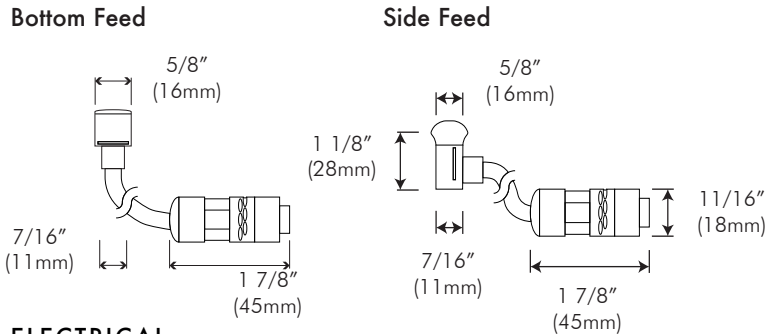

**OUTPUT**

<b>Delivered Lumens</b>	39.95 lm (1ft)
	157.80 lm (4ft)
	317.60 lm (8ft)
	598.25 lm (16ft)
<b>CCT &amp; SDMC</b>	8458K - Full RGB
<b>Chromaticity Coordinates</b>	x: 0.2649 y: 0.3139 u: 0.1699 v: 0.4529
<b>Color Bin Tolerance</b>	N/A
<b>Efficacy (lm/W)</b>	11.38
<b>CRI</b>	N/A
<b>Lumen Maintenance</b>	70,000 Hours L70 @ 25°C
	90,000 Hours L50 @ 25°C
	50,000 Hours L70 @ 50°C
	70,000 Hours L50 @ 50°C
<b>Testing Data</b>	Light Data LM-79-08 & LM-80-08

**PHYSICAL**

<b>Applications</b>	Accent Linear / Curved Surfaces, Architectural Highlights
<b>Dimensions</b>	Length: 11 7/8" (300mm)
	3' 11 3/16" (1.20m)
	7' 10 1/2" (2.40m)
	16' (4.87m)
<b>Weight</b>	Width: 7/16" (11mm)
	Height: 7/8" (21mm)
	4.8oz (136g) (1ft)
	19.2oz (544g) (4ft)
<b>Construction</b>	38.4oz (1,089g) (8ft)
	72oz (2,041g) (16ft)
	UV Resistant Tough White Flexible PVC
	Cool to Touch, Free Air Convection
<b>Optics</b>	N/A
<b>Fixture Connections</b>	Male and Female Barrel Connectors
<b>Operating Temperature</b>	-4°F ~ 113°F (-20°C ~ 45°C)
<b>Storage Temperature</b>	-4°F ~ 140°F (-20°C ~ 60°C)
<b>Humidity</b>	0-95% Non Condensing

**DIMENSIONS**

Cutting increments every 3 15/16" (100mm).  
See Custom Lengths Chart on Page 6 for all available customised lengths.

**CONNECTOR DIMENSIONS**

**ELECTRICAL**

<b>Input Voltage</b>	24V DC
<b>Power Consumption</b>	3.51W (0.02A) (1ft)
	14.04W (0.11A) (4ft)
	28.08W (0.23A) (8ft)
	52.60W (0.43A) (16ft)
<b>Power Factor</b>	≤ 1
<b>Control</b>	DMX 512 Controlled