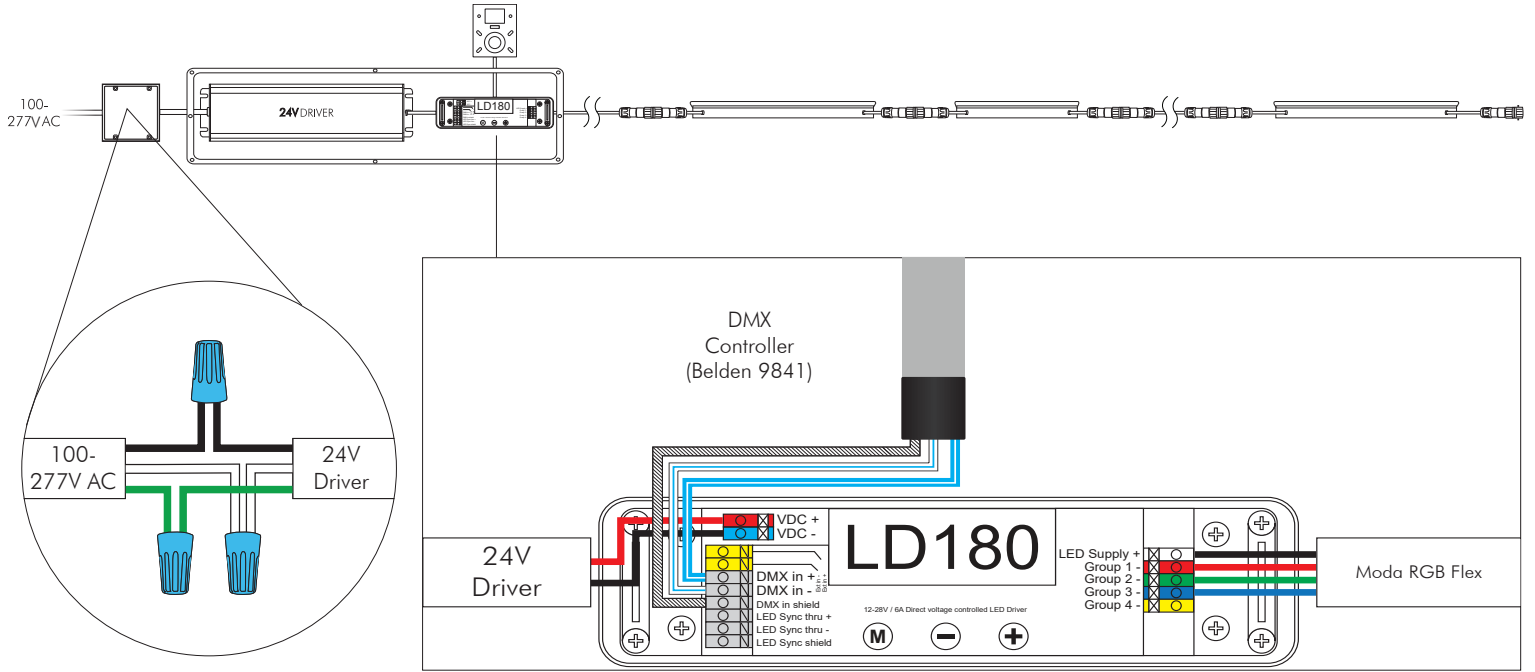

**DIMENSIONS**

Cutting increments every 3 15/16" (100mm).  
See Custom Lengths Chart on Page 6 for all available customised lengths.

**CONNECTOR DIMENSIONS**

**ELECTRICAL**

<b>Input Voltage</b>	24V DC
<b>Power Consumption</b>	3.51W (0.02A) (1ft)
	14.04W (0.11A) (4ft)
	28.08W (0.23A) (8ft)
	52.60W (0.43A) (16ft)
<b>Power Factor</b>	≤ 1
<b>Control</b>	DMX 512 Controlled

LUMENS PER ZONE

Zone	Lumens	% Lamp	% Fixt
0-10	10.23	N.A.	1.71%
10-20	29.67	N.A.	4.96%
20-30	45.94	N.A.	7.68%
30-40	57.79	N.A.	9.66%
40-50	64.91	N.A.	10.85%
50-60	67.00	N.A.	11.20%
60-70	64.31	N.A.	10.75%
70-80	57.91	N.A.	9.68%
80-90	49.59	N.A.	8.29%
90-100	41.09	N.A.	6.87%

ILLUMINANCE AT A DISTANCE

WIRING

Single Run DMX Wiring

WIRING LEGEND

Power (100-277V AC)	
	Power Positive
	Power Negative
	Ground

24V Driver	
	Power Positive
	Power Negative

DMX CONTROLLER	
	Positive
	Negative