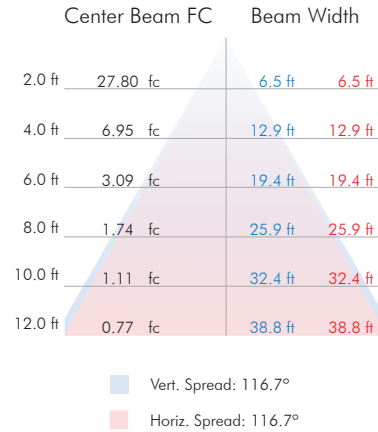

ILLUMINANCE AT A DISTANCE