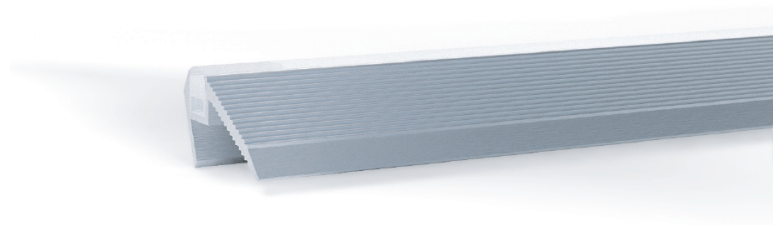

MODA METAL™ is a high end, fully versatile and uniquely diverse portfolio of XTRUSIONS. Each is designed with clean compelling lines for subtle accents. MODA METAL opens the doors to a multitude of creative applications, even ones that have yet to be seen. Every XTRUSION and its diffuser is field cuttable with minimal labor, and are provided with all necessary hardware. Each member of the MODA METAL family caters to hundreds of applications.

OPTIONS

Finish	S - Silver
Diffuser	W - White
Length	8ft - 8ft Section

Please note that this XTRUSION[®] comes complete with all necessary mounting hardware.

COMPATIBILITY

- ECOFLEX
- FUSIONFLEX
- MINI AQUAFLEX
- MINI STARFLEX
- POWERFLEX
- STARFLEX
- STARFLEX DYNAMIC WHITE
- SUPERFLEX
- SUPER FUSIONFLEX
- X-FLEX

*All connections must be soldered

PHYSICAL

Applications	Stair
Mounting	Surface
Dimensions	Length 96in (2.4m) Width 2in (48mm) Height 1 1/10in (10mm)
Construction	Extruded Aluminum

DIMENSIONS

Project Name: _____

Notes: _____

ORDERING SKU

ZGA-S-W-8FT

Warranty 3 Year Limited Warranty

Each member of MODA XTRUSIONS cater to hundreds of applications which you can now compliment with a wide variety of color coatings to choose from or have one custom made with our new CERTEK[™] technology. Equipped with an Advanced Resin Thin film ceramic coating you can ensure a tough, hard, durable and abrasion resistant finish to our products.