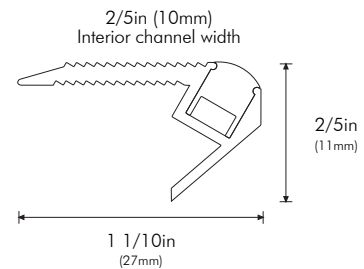

OPTIONS

Finish	S - Silver
Diffuser	W - White
Length	8ft - 8ft Section

Please note that this XTRUSION[®] comes complete with all necessary mounting hardware.

COMPATIBILITY

- ECOFLEX
- FUSIONFLEX
- MINI AQUAFLEX
- MINI STARFLEX
- POWERFLEX
- STARFLEX
- STARFLEX DYNAMIC WHITE
- SUPERFLEX
- SUPER FUSIONFLEX
- X-FLEX

*All connections must be soldered

PHYSICAL

Applications	Stair
Mounting	Surface
Dimensions	Length 96in (2.4m) Width 2in (48mm) Height 1 1/10in (10mm)
Construction	Extruded Aluminum

DIMENSIONS

Project Name: _____