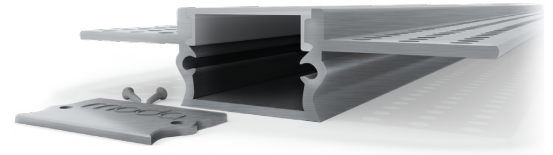

MODA METAL™ is a high end, fully versatile and uniquely diverse portfolio of XTRUSIONS. Each is designed with clean compelling lines for subtle accents. MODA METAL opens the doors to a multitude of creative applications, even ones that have yet to be seen. Every XTRUSION and its diffuser is field cuttable with minimal labor, and are provided with all necessary hardware. Each member of the MODA METAL family caters to hundreds of applications.

PHYSICAL

Dimensions	L: 47 1/4in (1.2m)	W: 2 1/2in (62mm) H: 1/2in (13mm)
Applications	Cove, Accent	
Mounting	Mud-in	
Construction	Extruded Aluminum	

OPTIONS

Finish	S - Silver	
Diffuser	W - White	
Length	4ft - 4ft Section	

Please note that this XTRUSION comes complete with end caps, frosted diffuser and hardware. 8ft section available only in Silver finish.

COMPATIBILITY

Aquaflex
Aquaflex Dynamic White
Ecoflex
Fusionflex
Mini Aquaflex
Mini Starflex
Powerflex
RGB Aquaflex
RGB Starflex
RGBW Aquaflex
RGBW Starflex
Starflex
Starflex Dynamic White
Superflex
Superflex HO
Super Aquaflex
Super Fusionflex
X-flex

DIMENSIONS

ACCESSORIES

Joiner
Slides into XTRUSION to allow for long continuous runs

ORDERING SKU: MMJ-2-S

End Caps (2 pcs)
Screws into ZUBA to finish fixture

ORDERING SKU: ZUBA-S-EC-2

ORDERING SKU

ZUBA-S-W-8FT