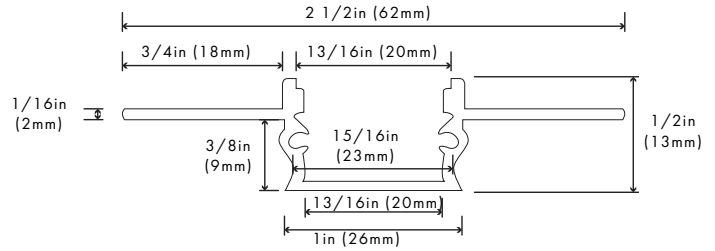

PHYSICAL

Dimensions	L: 47 1/4in (1.2m)	W: 2 1/2in (62mm) H: 1/2in (13mm)
Applications	Cove, Accent	
Mounting	Mud-in	
Construction	Extruded Aluminum	

OPTIONS

Finish	S - Silver	
Diffuser	W - White	
Length	4ft - 4ft Section	

DIMENSIONS

ACCESSORIES

Joiner
Slides into XTRUSION to allow for long continuous runs

ORDERING SKU: MMJ-2-S

End Caps (2 pcs)
Screws into ZUBA to finish fixture

ORDERING SKU: ZUBA-S-EC-2

ORDERING SKU

ZUBA-S-W-8FT