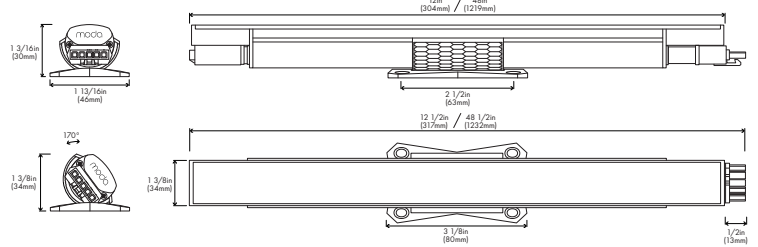

## PHYSICAL

<b>Dimensions</b>	L: 12in (304mm)	W: 1 13/16in (46mm)
	L: 48in (1219mm)	H: 1 3/16in (30mm)
<b>Weight</b>	1ft: 0.38 lbs (0.17kg)	
	4ft: 1.22 lbs (0.55 kg)	
<b>Applications</b>	Graze, Accent, & Indirect General Illumination	
<b>Construction</b>	6063 Aluminum Body, Polycarbonate Self-Locking Mounting Bracket and Polycarbonate Optical Lens	
<b>Ingress Protection</b>	Dry/Damp Location IP52	
<b>Thermal Management</b>	Moda Aluminum Heat Sink	
<b>Fixture Connections</b>	Integral Male & Female Connectors	
<b>Operating Temperature</b>	-4°F ~ 122°F (-20°C ~ 50°C)	
<b>Storage Temperature</b>	-13°F ~ 158°F (-25°C ~ 70°C)	
<b>Humidity</b>	20-70% Non Condensing	