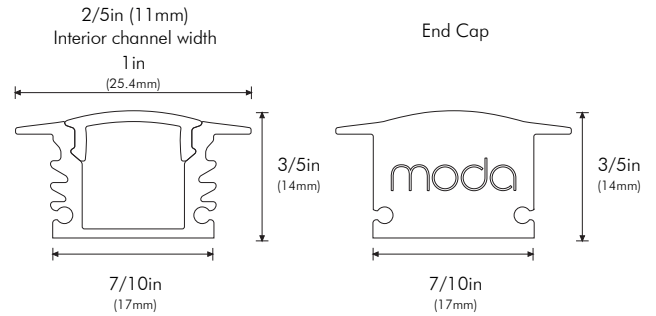

OPTIONS

Finish	S - Silver W - White
Length	8ft - 8ft Section

Please note that this XTRUSION[®] comes complete with all necessary mounting hardware.

COMPATIBILITY

- ECOFLEX
- FUSIONFLEX
- POWERFLEX
- STARFLEX
- MINI AQUAFLEX
- MINI STARFLEX
- RGB STARFLEX
- STARFLEX DYNAMIC WHITE
- SUPERFLEX
- SUPER FUSIONFLEX
- X-FLEX

* Tape light accessories do not fit in ZOOP Xtrusion.

PHYSICAL

Applications	Cove, Accent
Mounting	Recessed
Dimensions	Length 96in (2.4m) Width 7/10in (17mm) Height 3/5in (14mm)
Construction	Extruded Aluminum

DIMENSIONS

ACCESSORIES

End Caps (2pcs)

Screws into ZOOP to finish fixture.

ORDERING SKU: ZOOP-S-EC-2 - Silver
ZOOP-W-EC-2 - White

Project Name:

Notes:

Warranty 3 Year Limited Warranty