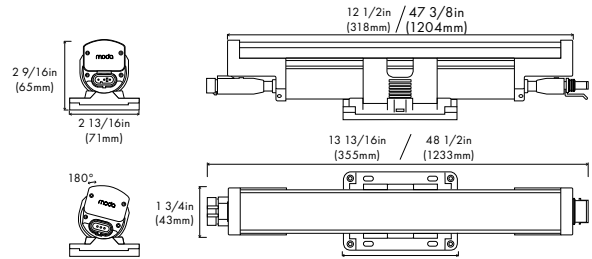

Project Name: _____ SKU: _____

MODA Contact: _____ E-Mail: _____

Type: _____ PO #: _____ Quantity: _____

Notes: _____

PHYSICAL

Dimensions	L: 12 1/2in (318mm) L: 47 3/8in (1204mm)	W: 2 13/16in (71mm) H: 2 9/16in (65mm)
Weight	12in: 1.3lbs (0.6kg) 48in: 4.9lbs (2.22kg)	
Applications	Graze, Accent, & Indirect General Illumination	
Construction	Pure Aluminum Body, Polycarbonate Mounting Bracket and Polycarbonate Optical Lens	
Ingress Protection	Wet Location IP66	
Thermal Management	Moda Aluminum Heat Sink	
Fixture Connections	Integral Male & Female Connectors	
Operating Temperature	-40°F ~ 122°F (-40°C ~ 50°C)	
Storage Temperature	-40°F ~ 176°F (-40°C ~ 80°C)	
Humidity	0-95% Non Condensing	

SPECIFICATIONS

	Lumens		Efficacy	
	1FT	4FT	1FT	4FT
HO	592 - 1098	2068 - 3950	59 - 109	51 - 99
HO+	288 - 1104	958 - 4420	28 - 110	24 - 110

POWER CONSUMPTION

	120V - 277V AC	
	1FT	4FT
HO	10W	40W
HO+	10W	40W