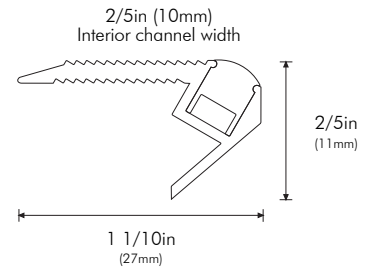

DIMENSIONS

Project Name: _____

Notes: _____

ORDERING SKU

ZGA-S-W-8FT

Warranty 3 Year Limited Warranty