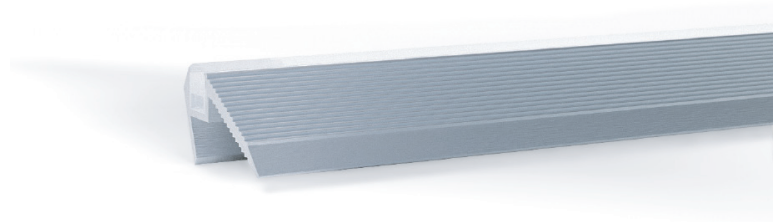

MODA METAL™ is a high end, fully versatile and uniquely diverse portfolio of XTRUSIONS. Each is designed with clean compelling lines for subtle accents. MODA METAL opens the doors to a multitude of creative applications, even ones that have yet to be seen. Every XTRUSION and its diffuser is field cuttable with minimal labor, and are provided with all necessary hardware. Each member of the MODA METAL family caters to hundreds of applications.

OPTIONS

Finish	S - Silver
Diffuser	W - White
Length	8ft - 8ft Section

Please note that this XTRUSION[®] comes complete with all necessary mounting hardware.

PHYSICAL

Applications	Stair
Mounting	Surface
Dimensions	Length 96in (2.4m) Width 2in (48mm) Height 1 1/10in (10mm)
Construction	Extruded Aluminum