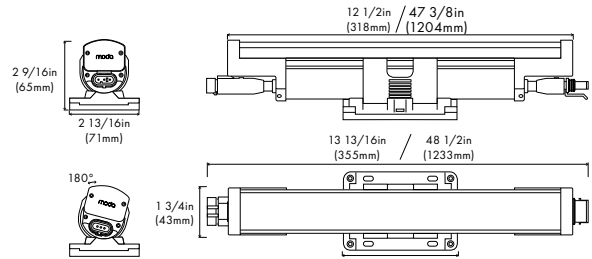

Project Name: _____ SKU: _____

MODA Contact: _____ E-Mail: _____

Type: _____ PO#: _____ Quantity: _____

Notes: _____

PHYSICAL

Dimensions	L: 12 1/2in (318mm) L: 47 3/8in (1204mm)	W: 2 13/16in (71mm) H: 2 9/16in (65mm)
Weight	12in: 1.3lbs (0.6kg) 48in: 4.9lbs (2.22kg)	
Applications	Graze, Accent, & Indirect General Illumination	
Construction	Pure Aluminum Body, Polycarbonate Mounting Bracket and Polycarbonate Optical Lens	
Ingress Protection	Wet Location IP66	
Thermal Management	Moda Aluminum Heat Sink	
Fixture Connections	Integral Male & Female Connectors	
Operating Temperature	-40°F ~ 122°F (-40°C ~ 50°C)	
Storage Temperature	-40°F ~ 176°F (-40°C ~ 80°C)	
Humidity	0-95% Non Condensing	

SPECIFICATIONS

	Lumens		Efficacy	
	1FT	4FT	1FT	4FT
HO	592 - 1098	2068 - 3950	59 - 109	51 - 99
HO+	288 - 1104	958 - 4420	28 - 110	24 - 110

POWER CONSUMPTION

	120V - 277V AC	
	1FT	4FT
HO	10W	40W
HO+	10W	40W