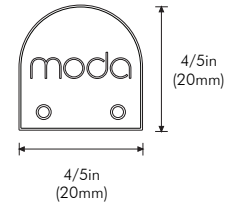

PHYSICAL

Dimensions	L: 48in (1.2m), 96in (2.4m)	W: 4/5in (20mm) H: 7/10in (18mm)
Applications	Cove, Accent	
Mounting	Surface/Suspension	
Construction	Extruded Aluminum	

OPTIONS

Finish	W - White	
Diffuser	W - White	
Length	4ft - 4ft Section	8ft - 8ft Section

DIMENSIONS

3/5in (16mm) Interior channel width

End Cap

ACCESSORIES

8ft Suspension Kit
Slides into XTRUSION to allow for suspension installation

ORDERING SKU: MMSK-1

Joiner
Slides into XTRUSION to allow for long continuous runs