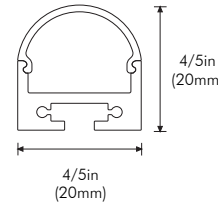

PHYSICAL

Dimensions	L: 48in (1.2m), 96in (2.4m)	W: 4/5in (20mm) H: 7/10in (18mm)
Applications	Cove, Accent	
Mounting	Surface/Suspension	
Construction	Extruded Aluminum	

OPTIONS

Finish	W - White	
Diffuser	W - White	
Length	4ft - 4ft Section	8ft - 8ft Section

DIMENSIONS

3/5in (16mm) Interior channel width

End Cap

ACCESSORIES

8ft Suspension Kit
Slides into XTRUSION to allow for suspension installation

ORDERING SKU: MMSK-1

Joiner
Slides into XTRUSION to allow for long continuous runs