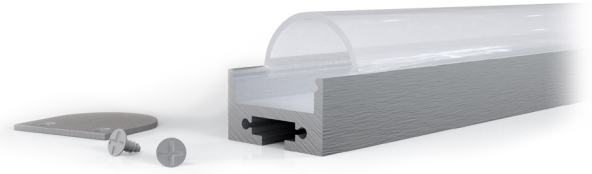

MODA METAL™ is a high end, fully versatile and uniquely diverse portfolio of XTRUSIONS. Each is designed with clean compelling lines for subtle accents. MODA METAL opens the doors to a multitude of creative applications, even ones that have yet to be seen. Every XTRUSION and its diffuser is field cuttable with minimal labor, and are provided with all necessary hardware. Each member of the MODA METAL family caters to hundreds of applications.

PHYSICAL

Dimensions	L: 48in (1.2m), 96in (2.4m)	W: 4/5in (20mm) H: 7/10in (18mm)
Applications	Cove, Accent	
Mounting	Surface/Suspension	
Construction	Extruded Aluminum	

OPTIONS

Finish	W - White	
Diffuser	W - White	
Length	4ft - 4ft Section	8ft - 8ft Section

Please note that this XTRUSION comes complete with end caps, frosted diffuser and hardware. 8ft section available only in Silver finish.

COMPATIBILITY

Aquaflex
Aquaflex Dynamic White
Ecoflex
Fusionflex
Mini Aquaflex
Mini Starflex
Powerflex
RGB Aquaflex
RGB Flatflex
RGB Starflex
RGBW Aquaflex
RGBW Starflex
Starflex
Starflex Dynamic White
Superflex
Superflex HO
Super Aquaflex
Super Fusionflex
X-flex

DIMENSIONS

3/5in (16mm) Interior channel width

End Cap

ACCESSORIES

8ft Suspension Kit
Slides into XTRUSION to allow for suspension installation

ORDERING SKU: MMSK-1

Joiner
Slides into XTRUSION to allow for long continuous runs