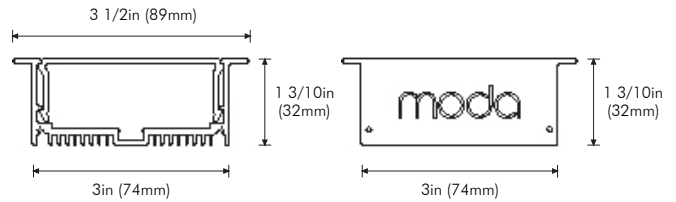

PHYSICAL

Dimensions	L: 96in (2.4m)	W: 3in (74mm) H: 1 3/10in (32mm)
-------------------	----------------	-------------------------------------

Applications	Cove, Accent
---------------------	--------------

Length	8ft - 8ft Section
---------------	-------------------

Please note that this XTRUSION comes complete with end caps, frosted diffuser and hardware. 8ft section available only in Silver finish.

COMPATIBILITY

DIMENSIONS

2 2/5in (60mm) Interior channel width

End Cap

ACCESSORIES

Joiner
Slides into XTRUSION to allow for long continuous runs

ORDERING SKU: MMJ-2-S

End Caps (2 pcs)
Screws into ITZO to finish fixture

ORDERING SKU: ITZO-S-EC-2