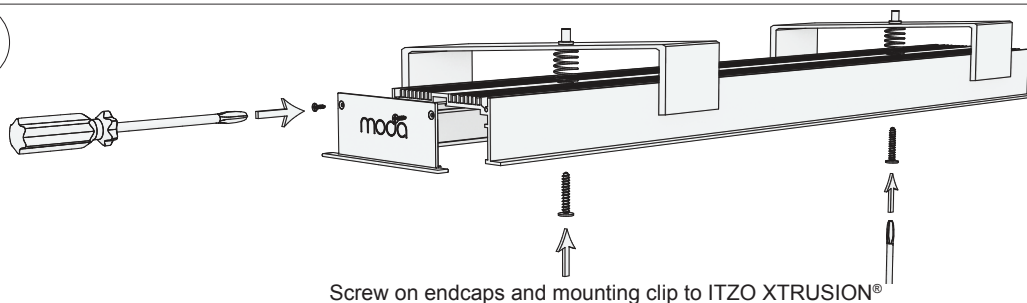

modaLIGHT®

INSTALLATION

• ITZO

1

2

3

4

5

All MODA LIGHT products should be installed by a Licensed Electrician to local & national code. Do not modify any MODA LIGHT components, plugs or accessories. Any modifications will void the warranty and may create a potential safety hazard. Do not put on the same circuit as inductive loads. Incorrect wiring will result in irreparable permanent damage to the LEDs and fixture. MODA LIGHT tests all products before shipping, and will not replace items that have been destroyed by incorrect wiring or handling. Ensure electrical circuit is switched off before wiring. See MODA LIGHT terms and conditions for product limited warranty.