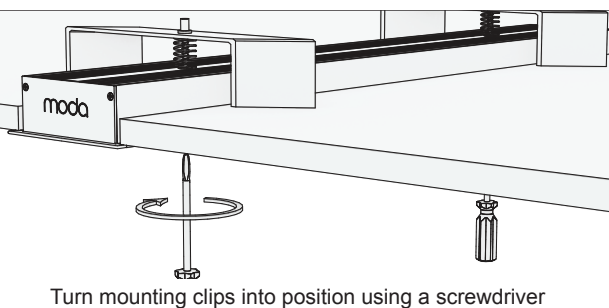

modaLIGHT®

INSTALLATION

• ITZO

1

2

3

4

5

All MODA LIGHT products should be installed by a Licensed Electrician to local & national code. Do not modify any MODA LIGHT components, plugs or accessories. Any modifications will void the warranty and may create a potential safety hazard. Do not put on the same circuit as inductive loads. Incorrect wiring will result in irreparable permanent damage to the LEDs and fixture. MODA LIGHT tests all products before shipping, and will not replace items that have been destroyed by incorrect wiring or handling. Ensure electrical circuit is switched off before wiring. See MODA LIGHT terms and conditions for product limited warranty.