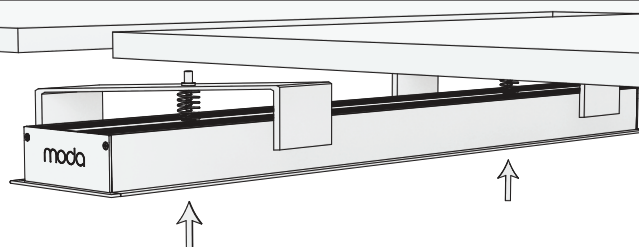

modaLIGHT®

INSTALLATION

• ITZO

1

2

3

4

5

All MODA LIGHT products should be installed by a Licensed Electrician to local & national code. Do not modify any MODA LIGHT components, plugs or accessories. Any modifications will void the warranty and may create a potential safety hazard. Do not put on the same circuit as inductive loads. Incorrect wiring will result in irreparable permanent damage to the LEDs and fixture. MODA LIGHT tests all products before shipping, and will not replace items that have been destroyed by incorrect wiring or handling. Ensure electrical circuit is switched off before wiring. See MODA LIGHT terms and conditions for product limited warranty.