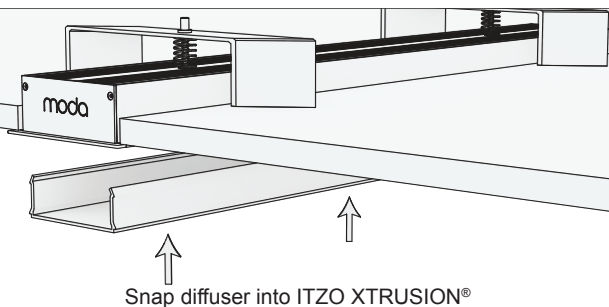

All MODA LIGHT products should be installed by a Licensed Electrician to local & national code. Do not modify any MODA LIGHT components, plugs or accessories. Any modifications will void the warranty and may create a potential safety hazard. Do not put on the same circuit as inductive loads. Incorrect wiring will result in irreparable permanent damage to the LEDs and fixture. MODA LIGHT tests all products before shipping, and will not replace items that have been destroyed by incorrect wiring or handling. Ensure electrical circuit is switched off before wiring. See MODA LIGHT terms and conditions for product limited warranty.