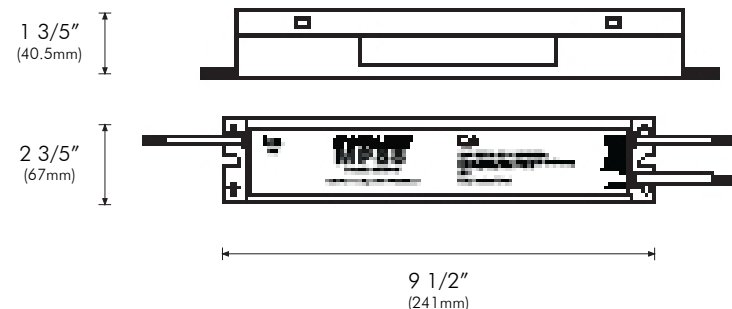

DIMENSIONS

MODA TECHNOLOGY

modaDRIVER™