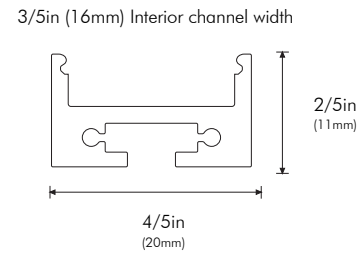

OPTIONS

Finish	B - Black
	S - Silver
	W - White
Length	4ft - 4ft Section

Please note that this XTRUSION[®] comes complete with all necessary mounting hardware.

COMPATIBILITY

- AQUAFLEX
- AQUAFLEX DYNAMIC WHITE
- ECOFLEX
- FUSIONFLEX
- MINI AQUAFLEX
- MINI STARFLEX
- POWERFLEX
- RGB AQUAFLEX
- RGB STARFLEX
- RGBW AQUAFLEX
- RGBW STARFLEX
- STARFLEX
- STARFLEX DYNAMIC WHITE
- SUPERFLEX
- SUPERFLEX HO
- SUPER AQUAFLEX
- SUPER FUSIONFLEX
- X-FLEX

Project Name: _____

Notes: _____

Warranty 3 Year Limited Warranty

PHYSICAL

Applications	Cove, Accent
Mounting	Surface/Suspended
Dimensions	Length 48in (1.2m)
	Width 4/5in (20mm)
	Height 2/5in (11mm)
Construction	Extruded Aluminum

DIMENSIONS

ACCESSORIES

8ft Suspension Kit

Slots into XTRUSION to allow for suspension installation

ORDERING SKU: MMSK-1

Joiner

Slides into XTRUSION to allow for long continuous runs

ORDERING SKU: MMJ-1-S