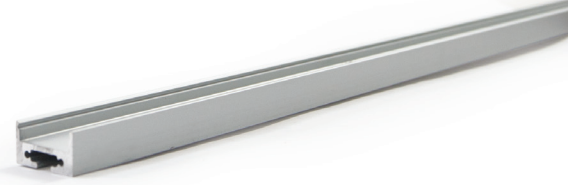

MODA METAL[™] is a high end, fully versatile and uniquely diverse portfolio of XTRUSIONS. Each is designed with clean compelling lines for subtle accents. MODA METAL opens the doors to a multitude of creative applications, even ones that have yet to be seen. Each member of the MODA METAL family caters to hundreds of applications.

OPTIONS

Finish	B - Black
	S - Silver
	W - White
Length	4ft - 4ft Section

Please note that this XTRUSION[®] comes complete with all necessary mounting hardware.

COMPATIBILITY

- AQUAFLEX
- AQUAFLEX DYNAMIC WHITE
- ECOFLEX
- FUSIONFLEX
- MINI AQUAFLEX
- MINI STARFLEX
- POWERFLEX
- RGB AQUAFLEX
- RGB STARFLEX
- RGBW AQUAFLEX
- RGBW STARFLEX
- STARFLEX
- STARFLEX DYNAMIC WHITE
- SUPERFLEX
- SUPERFLEX HO
- SUPER AQUAFLEX
- SUPER FUSIONFLEX
- X-FLEX

Project Name: _____

Notes: _____

Warranty 3 Year Limited Warranty

PHYSICAL

Applications	Cove, Accent
Mounting	Surface/Suspended
Dimensions	Length 48in (1.2m)
	Width 4/5in (20mm)
	Height 2/5in (11mm)
Construction	Extruded Aluminum

DIMENSIONS

ACCESSORIES

8ft Suspension Kit

Slots into XTRUSION to allow for suspension installation

ORDERING SKU: MMSK-1

Joiner

Slides into XTRUSION to allow for long continuous runs

ORDERING SKU: MMJ-1-S