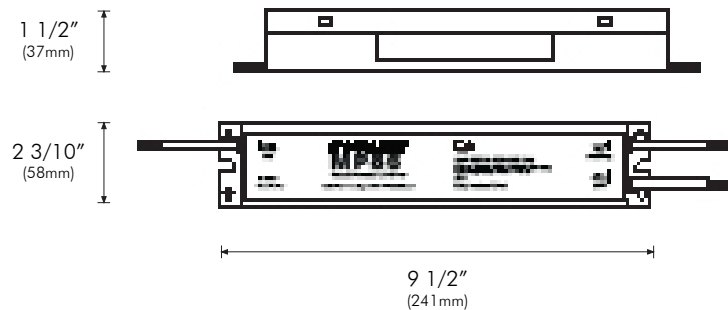

DIMENSIONS

MODA TECHNOLOGY

modaDRIVER™