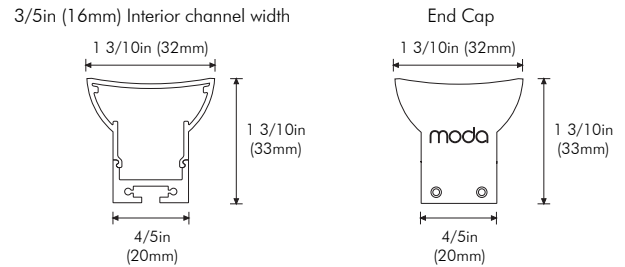

PHYSICAL

Dimensions	L: 48in (1.2m), 96in (2.4m)	W: 4/5in (20mm) H: 1 3/10in (33mm)
Applications	Cove, Accent	
Mounting	Surface/Suspension	
Construction	Extruded Aluminum	

OPTIONS

Finish	S - Silver W - White
Diffuser	W - White
Length	4ft - 4ft Section 8ft - 8ft Section

DIMENSIONS

ACCESSORIES

8ft Suspension Kit
Slides into XTRUSION to allow for suspension installation

ORDERING SKU: MMSK-1

Joiner
Slides into XTRUSION to allow for long continuous runs

ORDERING SKU: MMJ-1-S

End Caps (2 pcs)
Screws into ODI to finish fixture