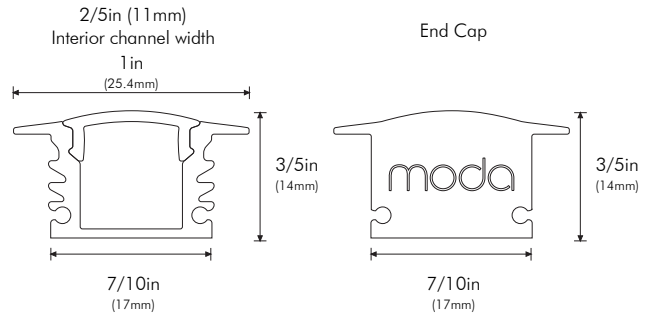

DIMENSIONS

ACCESSORIES

End Caps (2pcs)

Screws into ZOOP to finish fixture.

ORDERING SKU: ZOOP-S-EC-2 - Silver
ZOOP-W-EC-2 - White

Project Name:

Notes:

Warranty 3 Year Limited Warranty

ORDERING SKU

ZOOP-S-W-8FT
ZOOP-W-W-8FT