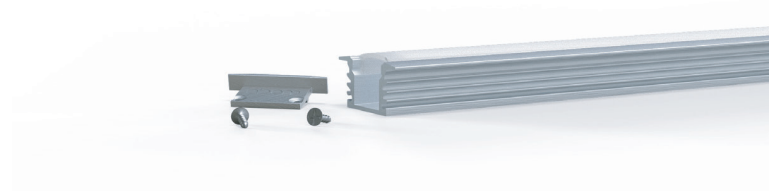

**MODA METAL™** is a high end, fully versatile and uniquely diverse portfolio of XTRUSIONS. Each is designed with clean compelling lines for subtle accents. MODA METAL opens the doors to a multitude of creative applications, even ones that have yet to be seen. Every XTRUSION and its diffuser is field cuttable with minimal labor, and are provided with all necessary hardware. Each member of the MODA METAL family caters to hundreds of applications.

**OPTIONS**

<b>Finish</b>	S - Silver W - White
<b>Length</b>	8ft - 8ft Section

Please note that this XTRUSION<sup>®</sup> comes complete with all necessary mounting hardware.

**COMPATIBILITY**

- ECOFLEX
- FUSIONFLEX
- POWERFLEX
- STARFLEX
- MINI AQUAFLEX
- MINI STARFLEX
- RGB STARFLEX
- STARFLEX DYNAMIC WHITE
- SUPERFLEX
- SUPER FUSIONFLEX
- X-FLEX

\* Tape light accessories do not fit in ZOOP Xtrusion.

**PHYSICAL**

<b>Applications</b>	Cove, Accent
<b>Mounting</b>	Recessed
<b>Dimensions</b>	Length 96in (2.4m) Width 7/10in (17mm) Height 3/5in (14mm)
<b>Construction</b>	Extruded Aluminum