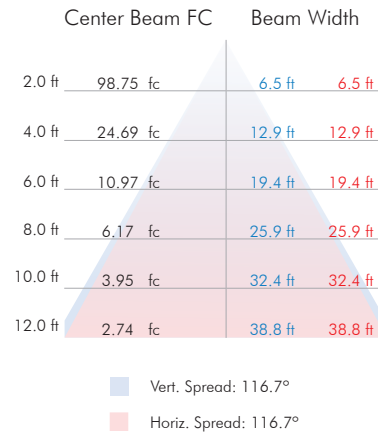

ILLUMINANCE AT A DISTANCE