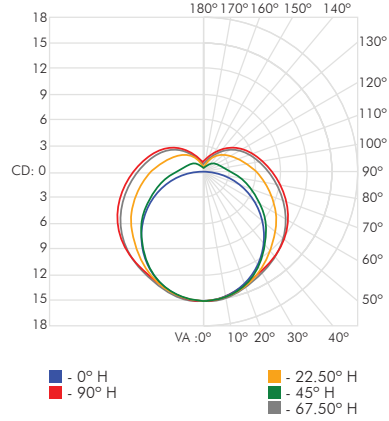

OUTPUT

Delivered Lumens	143.01 lm (1ft)
	570.04 lm (4ft)
	1142.08 lm (8ft)
	2125.15 lm (16ft)
CCT & SDMC	10883K - Full RGB
Chromaticity Coordinates	x: 0.2626 y: 0.3062 u: 0.1708 v: 0.4482
Color Bin Tolerance	N/A
Efficacy (lm/W)	35.75
CRI	N/A
Lumen Maintenance	70,000 Hours L70 @ 25°C
	90,000 Hours L50 @ 25°C
	50,000 Hours L70 @ 50°C
	70,000 Hours L50 @ 50°C
Testing Data	Light Data LM-79-08 & LM-80-08

PHOTOMETRICS

Rf 49.51 Rg 95.56 CQS 54.23

CIE 1931 CHROMATICITY DIAGRAM

LUMINANCE DATA
(cd/sq.m)

Angle in Degrees	Average 0-Deg	Average 45-Deg	Average 90-Deg
45	5363	4011	3925
55	5128	3868	3850
65	4824	3773	3850
75	4484	3817	3848
85	4616	3984	3999

POLAR CANDELA DISTRIBUTION

RGB 1FT

ZONAL LUMEN SUMMARY

Zone	Lumens	% Lamp	% Fixt
0-30	20.45	N.A.	14.30%
0-40	34.32	N.A.	24.00%
0-60	65.93	N.A.	46.10%
60-90	29.17	N.A.	20.40%
0-90	106.97	N.A.	74.80%
90-180	36.04	N.A.	25.20%
0-180	143.01	N.A.	100.00%

LUMENS PER ZONE

Zone	Lumens	% Lamp	% Fixt
0-10	2.45	N.A.	1.71%
10-20	7.09	N.A.	4.96%
20-30	10.98	N.A.	7.68%
30-40	13.81	N.A.	9.66%
40-50	15.51	N.A.	10.85%
50-60	16.02	N.A.	11.20%
60-70	15.37	N.A.	10.75%
70-80	13.84	N.A.	9.68%
80-90	11.86	N.A.	8.29%
90-100	9.82	N.A.	6.87%