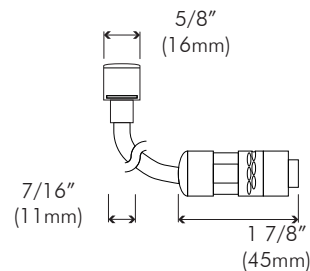

OUTPUT

Delivered Lumens	143.01 lm (1ft)
	570.04 lm (4ft)
	1142.08 lm (8ft)
	2125.15 lm (16ft)
CCT & SDMC	10883K - Full RGB
Chromaticity Coordinates	x: 0.2626 y: 0.3062 u: 0.1708 v: 0.4482
Color Bin Tolerance	N/A
Efficacy (lm/W)	35.75
CRI	N/A
Lumen Maintenance	70,000 Hours L70 @ 25°C
	90,000 Hours L50 @ 25°C
	50,000 Hours L70 @ 50°C
	70,000 Hours L50 @ 50°C
Testing Data	Light Data LM-79-08 & LM-80-08

PHYSICAL

Applications	Accent Linear / Curved Surfaces, Architectural Highlights
Dimensions	Length: 1' 11 1/8" (333mm)
	4' 1 1/4" (1.250m)
	7' 11 1/8" (2.417m)
	16' 1 5/8" (4.917m)
	Width: 7/16" (11mm)
Weight	Height: 7/8" (21mm)
	4.8oz (136g) (1ft)
	19.2oz (544g) (4ft)
	38.4oz (1,089g) (8ft)
Construction	72oz (2,041g) (16ft)
	UV Resistant Tough White Flexible PVC
Thermal Management	Cool to Touch, Free Air Convection
Optics	N/A
Fixture Connections	Male and Female Barrel Connectors
Operating Temperature	-4°F ~ 113°F (-20°C ~ 45°C)
Storage Temperature	-4°F ~ 140°F (-20°C ~ 60°C)
Humidity	0-95% Non Condensing

DIMENSIONS

Cutting increments every 3 1/4" (83.3mm).
See Custom Fixtures Chart - Page 6.
Contact MODA for further information.

CONNECTOR DIMENSIONS

ELECTRICAL

Input Voltage	24V DC
Power Consumption	4W (0.167A) (1ft)
	16W (0.668A) (4ft)
	32W (1.336A) (8ft)
	64W (2.67A) (16ft)
Power Factor	≤ 1
Control	DMX 512 Controlled