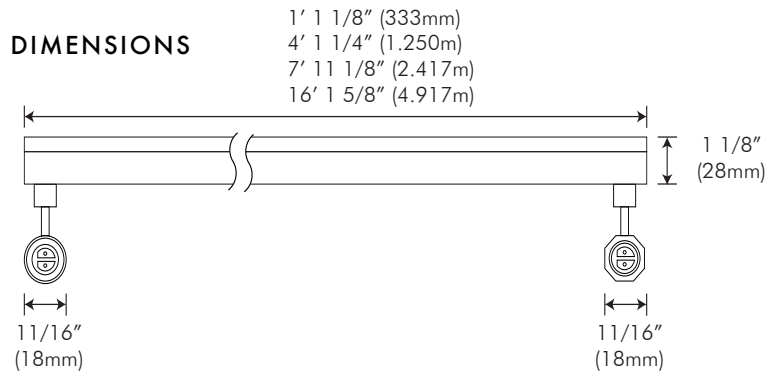

OUTPUT

Delivered Lumens	143.01 lm (1ft)
	570.04 lm (4ft)
	1142.08 lm (8ft)
	2125.15 lm (16ft)
CCT & SDMC	10883K - Full RGB
Chromaticity Coordinates	x: 0.2626 y: 0.3062 u: 0.1708 v: 0.4482
Color Bin Tolerance	N/A
Efficacy (lm/W)	35.75
CRI	N/A
Lumen Maintenance	70,000 Hours L70 @ 25°C
	90,000 Hours L50 @ 25°C
	50,000 Hours L70 @ 50°C
	70,000 Hours L50 @ 50°C
Testing Data	Light Data LM-79-08 & LM-80-08

PHYSICAL

Applications	Accent Linear / Curved Surfaces, Architectural Highlights
Dimensions	Length: 1' 11 1/8" (333mm)
	4' 1 1/4" (1.250m)
	7' 11 1/8" (2.417m)
	16' 1 5/8" (4.917m)
	Width: 7/16" (11mm)
Weight	Height: 7/8" (21mm)
	4.8oz (136g) (1ft)
	19.2oz (544g) (4ft)
	38.4oz (1,089g) (8ft)
Construction	72oz (2,041g) (16ft)
	UV Resistant Tough White Flexible PVC
Thermal Management	Cool to Touch, Free Air Convection
Optics	N/A
Fixture Connections	Male and Female Barrel Connectors
Operating Temperature	-4°F ~ 113°F (-20°C ~ 45°C)
Storage Temperature	-4°F ~ 140°F (-20°C ~ 60°C)
Humidity	0-95% Non Condensing

DIMENSIONS

Cutting increments every 3 1/4" (83.3mm).
See Custom Fixtures Chart - Page 6.
Contact MODA for further information.

CONNECTOR DIMENSIONS

ELECTRICAL

Input Voltage	24V DC
Power Consumption	4W (0.167A) (1ft)
	16W (0.668A) (4ft)
	32W (1.336A) (8ft)
	64W (2.67A) (16ft)
Power Factor	≤ 1
Control	DMX 512 Controlled