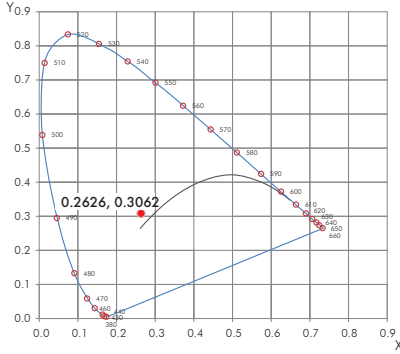

PHOTOMETRICS

Rf 49.51   Rg 95.56   CQS 54.23

CIE 1931 CHROMATICITY DIAGRAM