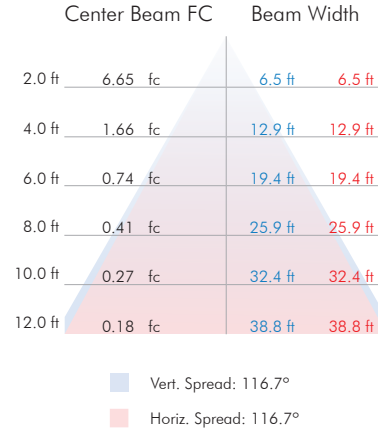

ILLUMINANCE AT A DISTANCE