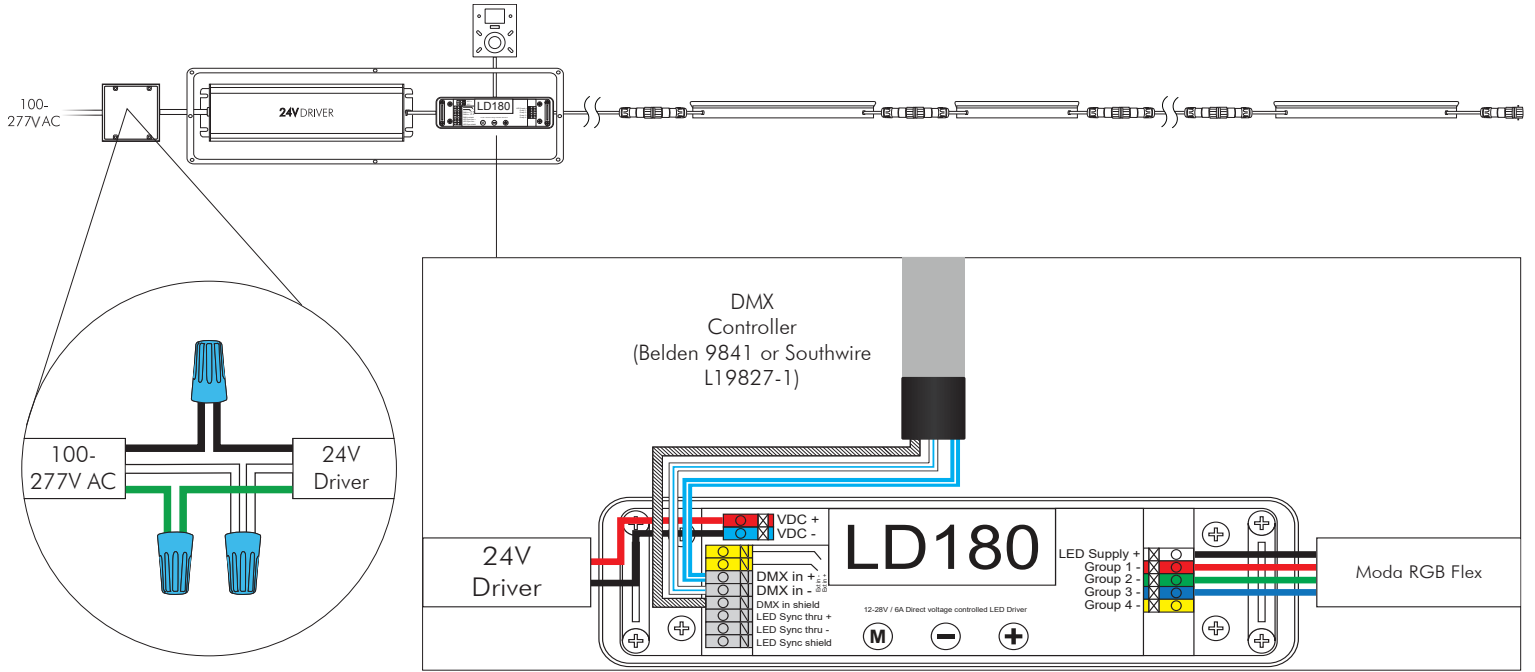

LUMENS PER ZONE

Zone	Lumens	% Lamp	% Fixt
0-10	36.34	N.A.	1.71%
10-20	105.41	N.A.	4.96%
20-30	163.21	N.A.	7.68%
30-40	205.29	N.A.	9.66%
40-50	230.58	N.A.	10.85%
50-60	238.02	N.A.	11.20%
60-70	228.45	N.A.	10.75%
70-80	205.71	N.A.	9.68%
80-90	176.17	N.A.	8.29%
90-100	146.00	N.A.	6.87%

ILLUMINANCE AT A DISTANCE

WIRING

Single Run DMX Wiring

WIRING LEGEND

Power (100-277V AC)	
	Power Positive
	Power Negative
	Ground

24V Driver	
	Power Positive
	Power Negative

DMX CONTROLLER	
	Positive
	Negative