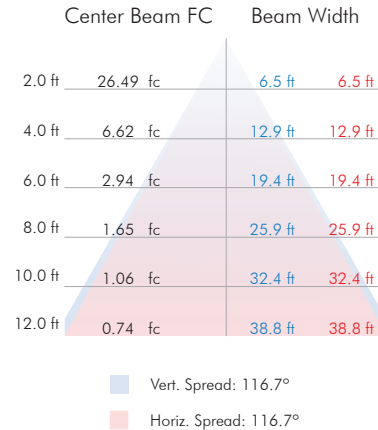

ILLUMINANCE AT A DISTANCE