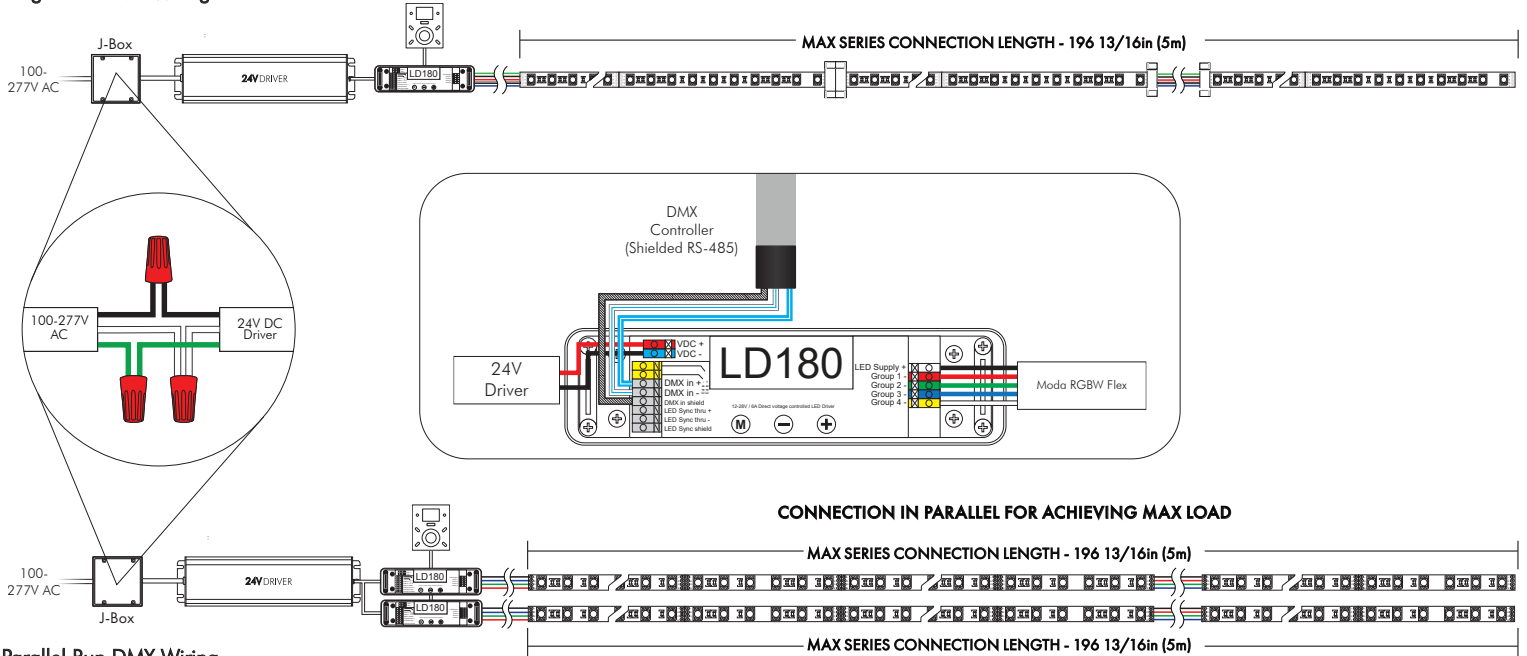

STARFLEX[®] INTERIOR RGBW

PHYSICAL

Applications	IP20 Dry Locations, Cabinet, Cove, Display, Niches, Perimeter Lighting
Dimensions	Length 196 13/16in (5m) (Full Reel) Width 1/2in (12mm) Height 1/8in (3mm)
LED Spacing	7/16in (6mm)
Beam Distribution	110°
Cutting Distance	6 1/2in (166mm)
Weight	3.9oz (110g) Per Reel
Construction	Constant Voltage Design Protects LEDs And Prolongs Life. White FPCB
Thermal Management	N/A
Optics	N/A
Fixture Connections	Snap on Connectors
Operating Temperature	-22°F ~ 122°F (-30°C ~ 50°C)
Storage Temperature	-40°F ~ 176°F (-40°C ~ 80°C)
Humidity	0-95% Non Condensing

3 YEAR WARRANTY

Project Name:

Notes:

ILLUMINANCE AT A DISTANCE

POLAR CANDELA DISTRIBUTION

ZONAL LUMEN SUMMARY

Zone	Lumens	% Lamp	% Fixt
0-30	51.67	N.A.	25.00%
0-40	85.57	N.A.	41.40%
0-60	157.08	N.A.	76.00%
0-90	206.68	N.A.	100.00%
90-180	0.00	N.A.	0.00%
0-180	206.68	N.A.	100.00%

WIRING

Single Run DMX Wiring

Parallel Run DMX Wiring

Multiple connections in parallel can be made provided that each section does not exceed the Max Run Length of the product and does not exceed Max Load on driver.
Example: 5 parallel connections x 7ft lengths ≤ 35 total feet for Max Load determination.