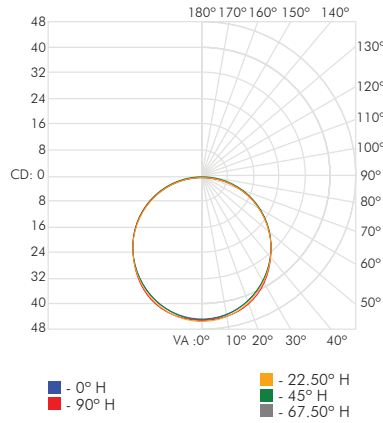

ELECTRICAL

Input Voltage	24V DC
Power Consumption	3.82W/ft
Power Factor	≤ 1
Control	DMX512

CIE 1931 CHROMATICITY DIAGRAM

LUMINANCE DATA (cd/sq.m)

Angle in Degrees	Average 0-Deg	Average 45-Deg	Average 90-Deg
45	4579	4708	4692
55	4587	4767	4767
65	4575	4656	4656
75	4155	4288	4243
85	3544	3675	3544

STARFLEX[®] INTERIOR RGBW

PHYSICAL

Applications	IP20 Dry Locations, Cabinet, Cove, Display, Niches, Perimeter Lighting
Dimensions	Length 196 13/16in (5m) (Full Reel) Width 1/2in (12mm) Height 1/8in (3mm)
LED Spacing	7/16in (6mm)
Beam Distribution	110°
Cutting Distance	6 1/2in (166mm)
Weight	3.9oz (110g) Per Reel
Construction	Constant Voltage Design Protects LEDs And Prolongs Life. White FPCB
Thermal Management	N/A
Optics	N/A
Fixture Connections	Snap on Connectors
Operating Temperature	-22°F ~ 122°F (-30°C ~ 50°C)
Storage Temperature	-40°F ~ 176°F (-40°C ~ 80°C)
Humidity	0-95% Non Condensing

3 YEAR WARRANTY

Project Name:

Notes:

ILLUMINANCE AT A DISTANCE

POLAR CANDELA DISTRIBUTION

ZONAL LUMEN SUMMARY

Zone	Lumens	% Lamp	% Fixt
0-30	51.67	N.A.	25.00%
0-40	85.57	N.A.	41.40%
0-60	157.08	N.A.	76.00%
0-90	206.68	N.A.	100.00%
90-180	0.00	N.A.	0.00%
0-180	206.68	N.A.	100.00%

LUMENS PER ZONE

Zone	Lumens	% Lamp	% Fixt
0-10	6.24	N.A.	3.02%
10-20	17.92	N.A.	8.67%
20-30	27.47	N.A.	13.29%
30-40	34.04	N.A.	16.47%
40-50	36.66	N.A.	17.74%
50-60	34.87	N.A.	16.87%
60-70	27.94	N.A.	13.52%
70-80	16.62	N.A.	8.04%
80-90	51.05	N.A.	2.47%
90-100	0.00	N.A.	0.00%