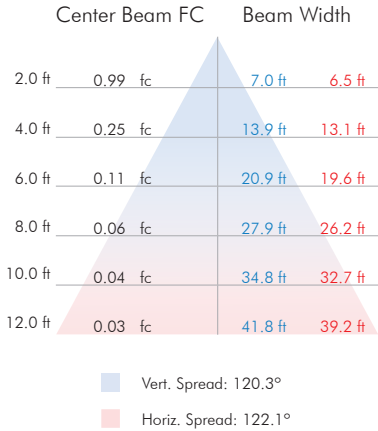

OUTPUT

Delivered Lumens	206.68 lm/ft at full output
CCT & SDMC	3000K - Full RGBW
Chromaticity Coordinates	x: 0.5088 y: 0.3984 u: 0.3009 v: 0.3535
Color Bin Tolerance	N/A
Efficacy (lm/W)	54.10
CRI	N/A
Lumen Maintenance	70,000 Hours L70 @ 25°C 90,000 Hours L50 @ 25°C 50,000 Hours L70 @ 50°C 70,000 Hours L50 @ 50°C
Testing Data	Light Data LM-79-08 & LM-80-08

ELECTRICAL

Input Voltage	24V DC
Power Consumption	3.82W/ft
Power Factor	≤ 1
Control	DMX512

CIE 1931 CHROMATICITY DIAGRAM

LUMINANCE DATA (cd/sq.m)

Angle in Degrees	Average 0-Deg	Average 45-Deg	Average 90-Deg
45	4579	4708	4692
55	4587	4767	4767
65	4575	4656	4656
75	4155	4288	4243
85	3544	3675	3544

STARFLEX[®] INTERIOR RGBW

PHYSICAL

Applications	IP20 Dry Locations, Cabinet, Cove, Display, Niches, Perimeter Lighting
Dimensions	Length 196 13/16in (5m) (Full Reel) Width 1/2in (12mm) Height 1/8in (3mm)
LED Spacing	7/16in (6mm)
Beam Distribution	110°
Cutting Distance	6 1/2in (166mm)
Weight	3.9oz (110g) Per Reel
Construction	Constant Voltage Design Protects LEDs And Prolongs Life. White FPCB
Thermal Management	N/A
Optics	N/A
Fixture Connections	Snap on Connectors
Operating Temperature	-22°F ~ 122°F (-30°C ~ 50°C)
Storage Temperature	-40°F ~ 176°F (-40°C ~ 80°C)
Humidity	0-95% Non Condensing

3 YEAR WARRANTY

Project Name:

Notes:

ILLUMINANCE AT A DISTANCE

POLAR CANDELA DISTRIBUTION

ZONAL LUMEN SUMMARY

Zone	Lumens	% Lamp	% Fixt
0-30	51.67	N.A.	25.00%
0-40	85.57	N.A.	41.40%
0-60	157.08	N.A.	76.00%
0-90	206.68	N.A.	100.00%
90-180	0.00	N.A.	0.00%
0-180	206.68	N.A.	100.00%