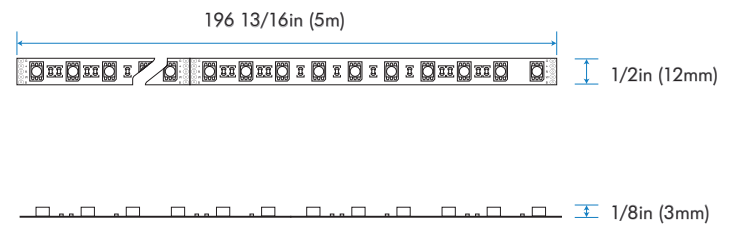

DIMENSIONS

MODA TECHNOLOGY

modaPHOSPHOR™

modaZERO BIN™

STANDARDS & CERTIFICATIONS

RoHS ✓

LM 79

LM 80

3 YEAR WARRANTY

Project Name:

Notes: