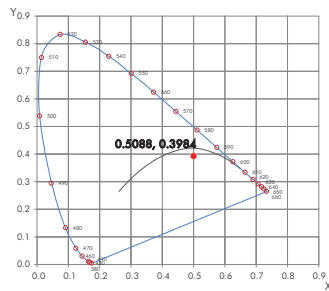

modaLIGHT[®]

SPECIFICATION

RGBW Dry Location LED Flexible Linear System

RGBW STARFLEX 3000K is a premium member of the STARFLEX family. This model comes equipped with a warm white LED and a 3 in 1 RGB LED. Compatible with DMX512 and capable of producing 16.7 million color variations and instantly transitioning to 3000K white light. Can be cut every 6 1/2in. Easy peel 3M backing for fixing to most surfaces. A perfect low energy, low heat output solution for cove, niche, cabinet and display applications.

OUTPUT

Delivered Lumens	206.68 lm/ft at full output
CCT & SDMC	3000K - Full RGBW
Chromaticity Coordinates	x: 0.5088 y: 0.3984 u: 0.3009 v: 0.3535
Color Bin Tolerance	N/A
Efficacy (lm/W)	54.10
CRI	N/A
Lumen Maintenance	70,000 Hours L70 @ 25°C 90,000 Hours L50 @ 25°C 50,000 Hours L70 @ 50°C 70,000 Hours L50 @ 50°C
Testing Data	Light Data LM-79-08 & LM-80-08

ELECTRICAL

Input Voltage	24V DC
Power Consumption	3.82W/ft
Power Factor	≤ 1
Control	DMX512

CIE 1931 CHROMATICITY DIAGRAM

LUMINANCE DATA (cd/sq.m)

Angle in Degrees	Average 0-Deg	Average 45-Deg	Average 90-Deg
45	4579	4708	4692
55	4587	4767	4767
65	4575	4656	4656
75	4155	4288	4243
85	3544	3675	3544

STARFLEX[®] INTERIOR RGBW

PHYSICAL

Applications	IP20 Dry Locations, Cabinet, Cove, Display, Niches, Perimeter Lighting
Dimensions	Length 196 13/16in (5m) (Full Reel) Width 1/2in (12mm) Height 1/8in (3mm)
LED Spacing	7/16in (6mm)
Beam Distribution	110°
Cutting Distance	6 1/2in (166mm)
Weight	3.9oz (110g) Per Reel
Construction	Constant Voltage Design Protects LEDs And Prolongs Life. White FPCB
Thermal Management	N/A
Optics	N/A
Fixture Connections	Snap on Connectors
Operating Temperature	-22°F ~ 122°F (-30°C ~ 50°C)
Storage Temperature	-40°F ~ 176°F (-40°C ~ 80°C)
Humidity	0-95% Non Condensing