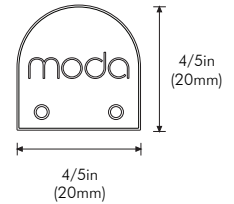

PHYSICAL

| | | |
|---------------------|-----------------------------|-------------------------------------|
| Dimensions | L: 48in (1.2m), 96in (2.4m) | W: 4/5in (20mm) H: 7/10in (18mm) |
| Applications | Cove, Accent | |
| Mounting | Surface/Suspension | |
| Construction | Extruded Aluminum | |

OPTIONS

| | |
|-----------------|--|
| Finish | B - Black S - Silver |
| Diffuser | W - White |
| Length | 4ft - 4ft Section 8ft - 8ft Section |

Please note that this XTRUSION comes complete with end caps, frosted diffuser and hardware. 8ft section available only in Silver finish.

DIMENSIONS

3/5in (16mm) Interior channel width

End Cap

ACCESSORIES

8ft Suspension Kit
Slides into XTRUSION to allow for suspension installation

ORDERING SKU: MMSK-1

Joiner
Slides into XTRUSION to allow for long continuous runs