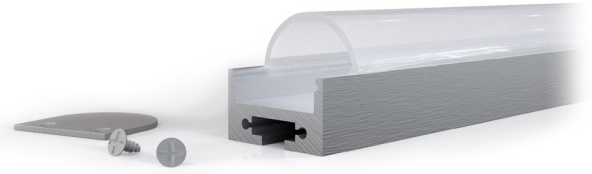

MODA METAL™ is a high end, fully versatile and uniquely diverse portfolio of XTRUSIONS. Each is designed with clean compelling lines for subtle accents. MODA METAL opens the doors to a multitude of creative applications, even ones that have yet to be seen. Every XTRUSION and its diffuser is field cuttable with minimal labor, and are provided with all necessary hardware. Each member of the MODA METAL family caters to hundreds of applications.

PHYSICAL

| | | |
|---------------------|-----------------------------|-------------------------------------|
| Dimensions | L: 48in (1.2m), 96in (2.4m) | W: 4/5in (20mm) H: 7/10in (18mm) |
| Applications | Cove, Accent | |
| Mounting | Surface/Suspension | |
| Construction | Extruded Aluminum | |

OPTIONS

| | |
|-----------------|--|
| Finish | B - Black S - Silver |
| Diffuser | W - White |
| Length | 4ft - 4ft Section 8ft - 8ft Section |

Please note that this XTRUSION comes complete with end caps, frosted diffuser and hardware. 8ft section available only in Silver finish.

DIMENSIONS

3/5in (16mm) Interior channel width

End Cap

ACCESSORIES

8ft Suspension Kit
Slides into XTRUSION to allow for suspension installation

ORDERING SKU: MMSK-1

Joiner
Slides into XTRUSION to allow for long continuous runs