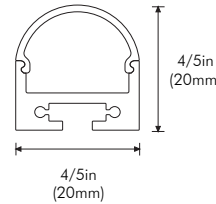

PHYSICAL

| | | |
|---------------------|-----------------------------|-------------------------------------|
| Dimensions | L: 48in (1.2m), 96in (2.4m) | W: 4/5in (20mm) H: 7/10in (18mm) |
| Applications | Cove, Accent | |
| Mounting | Surface/Suspension | |
| Construction | Extruded Aluminum | |

OPTIONS

| | |
|-----------------|--|
| Finish | B - Black S - Silver |
| Diffuser | W - White |
| Length | 4ft - 4ft Section 8ft - 8ft Section |

Please note that this XTRUSION comes complete with end caps, frosted diffuser and hardware. 8ft section available only in Silver finish.

DIMENSIONS

3/5in (16mm) Interior channel width

End Cap

ACCESSORIES

8ft Suspension Kit
Slides into XTRUSION to allow for suspension installation

ORDERING SKU: MMSK-1

Joiner
Slides into XTRUSION to allow for long continuous runs