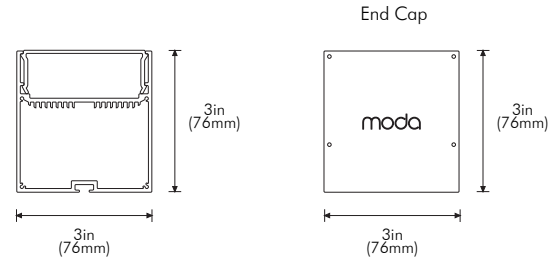

DIMENSIONS

ACCESSORIES

8ft Suspension Kit
Slides into XTRUSION to allow for suspension installation

ORDERING SKU: MMSK-1

Joiner
Slides into XTRUSION to allow for long continuous runs

ORDERING SKU: MMJ-1-S

End Caps (2 pcs)
Screws into ROBUS to finish fixture

ORDERING SKU: RBS-S-EC-2

ORDERING SKU

RBS-S-W-8FT

Ordering SKU:

Project Name:

Notes:

Warranty 3 Year Limited Warranty

This product is not intended for direct view. LEDs may be visible through the diffuser.