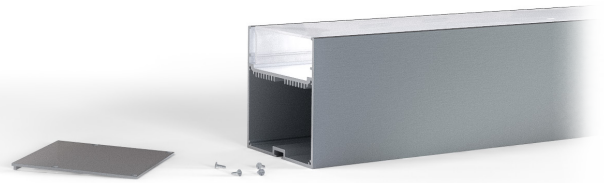

MODA METAL™ is a high end, fully versatile and uniquely diverse portfolio of XTRUSIONS. Each is designed with clean compelling lines for subtle accents. MODA METAL opens the doors to a multitude of creative applications, even ones that have yet to be seen. Every XTRUSION and its diffuser is field cuttable with minimal labor, and are provided with all necessary hardware. Each member of the MODA METAL family caters to hundreds of applications.

**PHYSICAL**

<b>Dimensions</b>	L: 96in (2.4m)	W: 3in (76mm) H: 3in (76mm)
<b>Applications</b>	Accent	
<b>Mounting</b>	Suspension	
<b>Construction</b>	Extruded Aluminum	

**OPTIONS**

<b>Finish</b>	S - Silver	
<b>Diffuser</b>	W - White	
<b>Length</b>	8ft - 8ft Section	

Please note that this XTRUSION comes complete with end caps, frosted diffuser and hardware. 8ft section available only in Silver finish.

**COMPATIBILITY**

Aquaflex
Aquaflex Dynamic White
Ecoflex
Fusionflex
Mini Aquaflex
Mini Starflex
Powerflex
RGB Aquaflex
RGB Linearflex
RGB Starflex
RGBW Aquaflex
RGBW Starflex
Starflex
Starflex Dynamic White
Superflex
Superflex HO
Super Aquaflex
Super Fusionflex
X-flex

**This product is not intended for direct view. LEDs may be visible through the diffuser.**