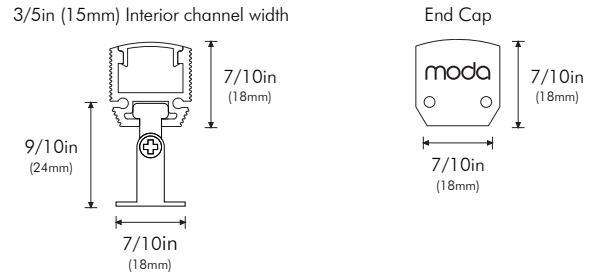

DIMENSIONS

ACCESSORIES

Mounting Clips
Silver mounting clips for BOW (10 pcs)

Slots into BOW XTRUSION to allow for adjustable mounting angle

ORDERING SKU: BOW-CLP

End Caps (2pcs)

Screws into BOW XTRUSION to finish fixture

ORDERING SKU: BOW-S-EC-2

ORDERING SKU

BOW-S-W-8FT