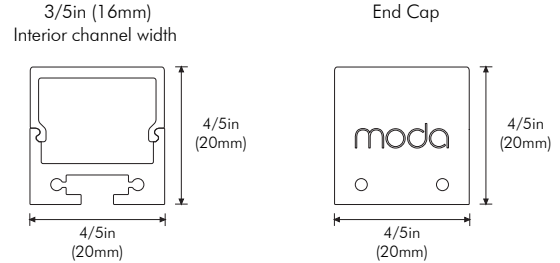

DIMENSIONS

ACCESSORIES

8ft Suspension Kit
Slides into XTRUSION to allow for suspension installation

ORDERING SKU: MMSK-1

Joiner
Slides into XTRUSION to allow for long continuous runs

ORDERING SKU: MMJ-1-S

End Caps (2 pcs)
Screws into ORTIZ to finish fixture

ORDERING SKU: OTZ-W-EC-2 (White)

ORDERING SKU

ORTIZ-W-W-4FT

ORTIZ-S-W-8FT

Ordering SKU:

Project Name:

Notes:

Warranty

3 Year Limited Warranty

This product is not intended for direct view. LEDs may be visible through the diffuser.