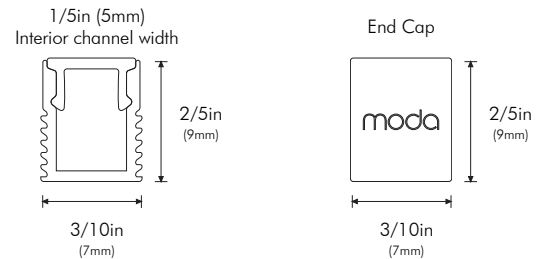

KINDA is a surface and recessed mounted XTRUSION® built from high quality aluminum for exceptional thermal management. KINDA has been designed specifically to work with MODA's MINI STARFLEX family of products. With its minimalistic profile, KINDA is perfect for a variety of recessed and surface installations. Designed with clean and compelling lines for subtle accents. KINDA and its diffuser are field cuttable for minimal labor.

OPTIONS

Finish	S - Silver
Length	8ft - 8ft Section

Please note that this XTRUSION® requires additional accessories to be purchased separately.

COMPATIBILITY

- MINI STARFLEX

PHYSICAL

Applications	Cove, Accent
Mounting	Surface/Recessed
Dimensions	Length 96in (2.4m) Width 3/10in (7mm) Height 2/5in (9mm)
Construction	Extruded Aluminum

DIMENSIONS

Project Name: _____

Notes: _____

Warranty 3 Year Limited Warranty

ACCESSORIES

Frosted Diffuser

Installs into KINDA to diffuse light source

ORDERING SKU: KDA-FD-8FT

Silver Mounting Clip (10 pcs)

Attaches to KINDA to allow for surface mounting option

ORDERING SKU: KDA-S-CLIP-10

Silver End Caps (10 pcs)

Slides into KINDA to finish fixture

ORDERING SKU: KDA-S-EC-10

ORDERING SKU

KDA-S-8FT