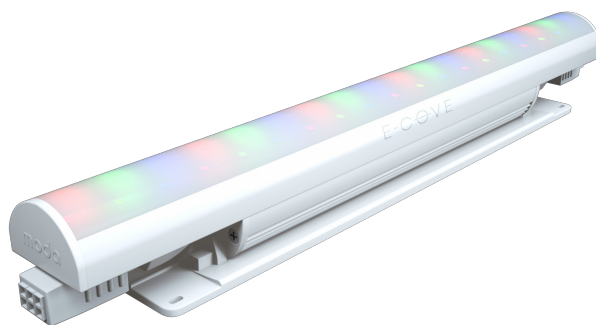

modaLIGHT[®] SPECIFICATION

MODA E-COVE[®] INTERIOR RGB 1FT

Line Voltage LED Linear System.

High output solid state linear system with integral universal 100-277v AC power supply. RGB E-COVE is equipped with tri-color SMD LEDs for smooth transitions during vivid color changes. Adjustable mounting bracket allows for easy adjustments when directing the light source. Integral driver powers E-COVE at 1/3 of its capabilities for a low thermal signature and exceptional long life that exceeds L70.