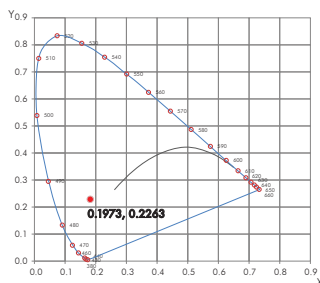

modaLIGHT[®] SPECIFICATION

MODA E-COVE[®] INTERIOR RGB 1FT

Line Voltage LED Linear System.

High output solid state linear system with integral universal 100-277v AC power supply. RGB E-COVE is equipped with tri-color SMD LEDs for smooth transitions during vivid color changes. Adjustable mounting bracket allows for easy adjustments when directing the light source. Integral driver powers E-COVE at 1/3 of its capabilities for a low thermal signature and exceptional long life that exceeds L70.

OUTPUT

Delivered Lumens	345.11
CCT & SDMC	N/A
Chromaticity Coordinates	x: 0.1973 y: 0.2263 u: 0.1453 v: 0.5382
Color Bin Tolerance	N/A
Efficacy (lm/w)	61.62
CRI	N/A
Lumen Maintenance	70,000 Hours L70 @ 25°C 90,000 Hours L50 @ 25°C 50,000 Hours L70 @ 50°C 70,000 Hours L50 @ 50°C
Testing Data	Light Data LM-79-08 & LM-80-08

ELECTRICAL

Input Voltage	100-277v AC 50Hz/60Hz
Power Consumption	5.60w (0.04A)
Power Factor	≥ 0.96
Dimming	DMX 512
Emergency	N/A

CIE 1931 CHROMATICITY DIAGRAM

LUMINANCE DATA (cd/sq. m)

Angle in Degrees	Average 0-Deg	Average 45-Deg	Average 90-Deg
45	9493	6655	5939
55	9206	5749	4930
65	8152	4276	3630
75	5432	2311	1921
85	3337	917	734