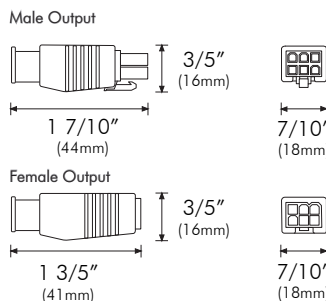

CONNECTOR DIMENSIONS

MODA TECHNOLOGY

modaCUE™ modaKWIK CONNECT™
modaCOMMUNICATE™ modaSOFT™
modaDMX™