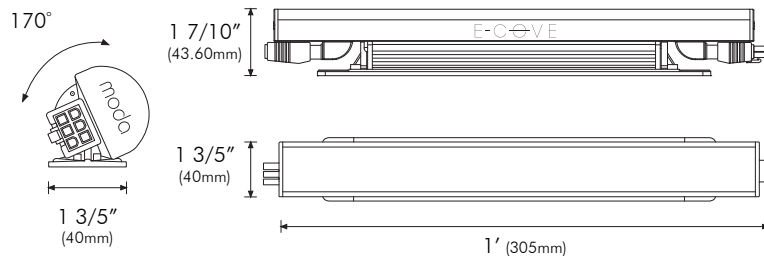

DIMENSIONS