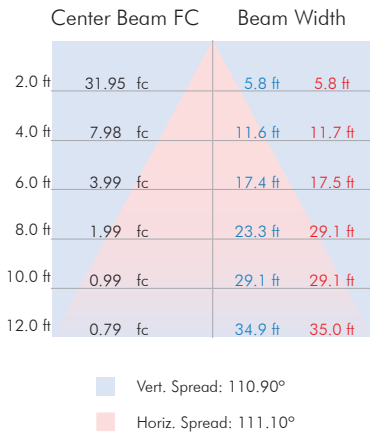

ILLUMINANCE AT A DISTANCE