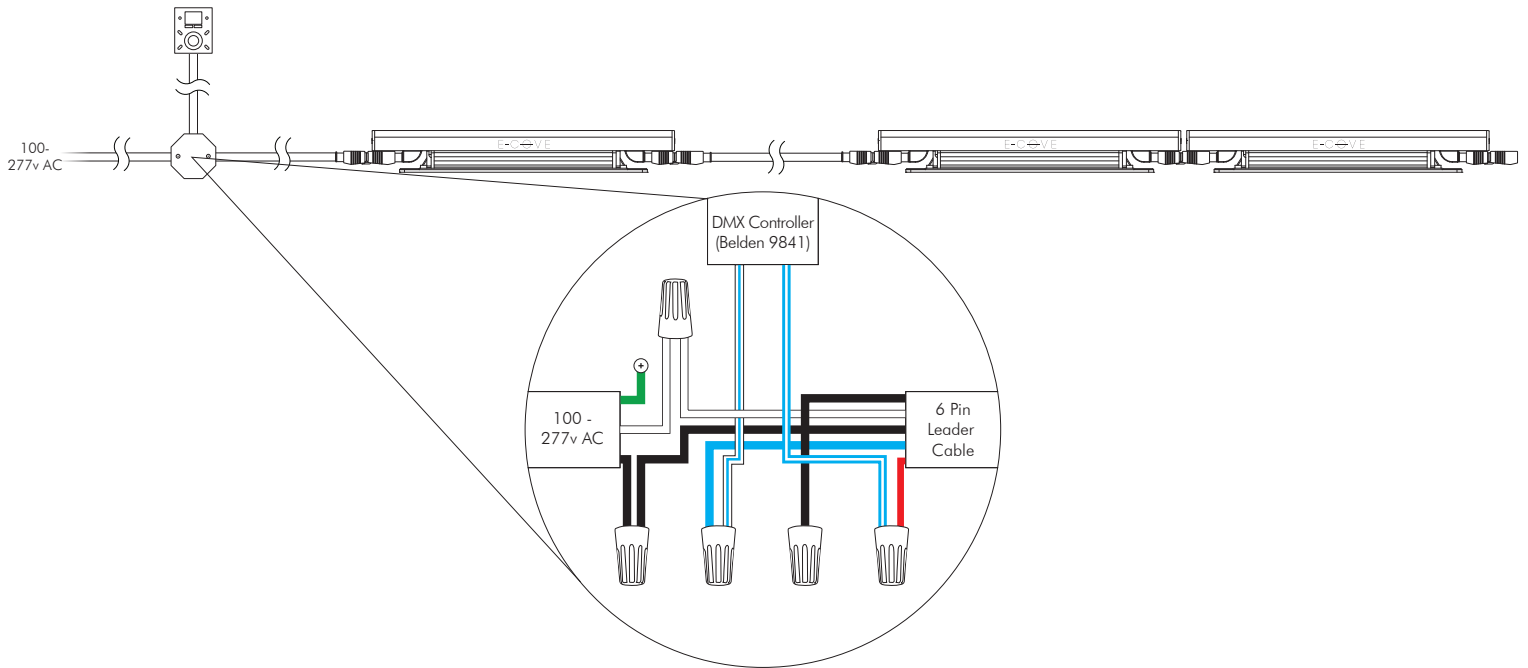

WIRING

Single Run DMX Wiring

WIRING LEGEND

6 PIN LEADER CABLE	DMX CONTROLLER	POWER (100-277v AC)
█ Power Positive (AWG18)	█ Positive	█ Positive
█ Power Negative (AWG18)	▬ Negative	█ Negative
█ Ground (AWG18)		█ Ground
█ DMX Positive		
█ DMX Negative		

MAX RUN LENGTHS

1ft using 120v AC	80 pcs
1ft using 277v AC	80 pcs