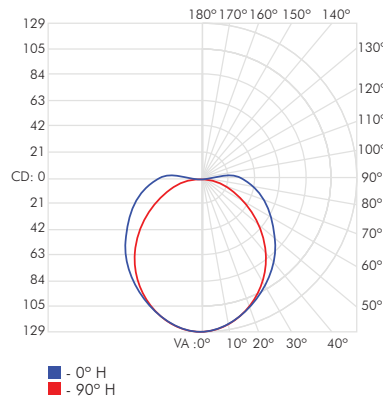

POLAR CANDELA DISTRIBUTION

ZONAL LUMEN SUMMARY

Zone	Lumens	% Lamp	% Fixt
0-30	94.56	N.A.	27.40%
0-40	154.60	N.A.	44.80%
0-60	271.94	N.A.	78.80%
60-90	60.73	N.A.	17.60%
0-90	337.51	N.A.	97.80%
90-180	7.59	N.A.	2.20%
0-180	345.11	N.A.	100%

LUMENS PER ZONE

Zone	Lumens	% Total
0-10	11.52	3.34%
10-20	33.06	9.58%
20-30	50.04	14.50%
30-40	59.98	17.38%
40-50	61.98	17.96%
50-60	55.21	16.00%
60-70	40.75	11.81%
70-80	20.05	5.81%
80-90	4.72	1.37%
90-100	2.62	0.76%