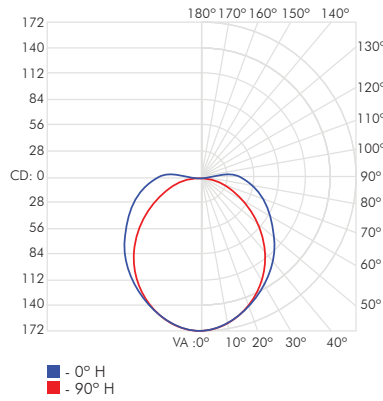

OUTPUT

Delivered Lumens	459.00
CCT & SDMC	2200K - 6500K
Chromaticity Coordinates	x: 0.4548 y: 0.3946 u: 0.2619 v: 0.3485
Color Bin Tolerance	N/A
Efficacy (lm/w)	86.60
CRI	98
Lumen Maintenance	70,000 Hours L70 @ 25°C
	90,000 Hours L50 @ 25°C
	50,000 Hours L70 @ 50°C
	70,000 Hours L50 @ 50°C
Testing Data	Light Data LM-79-08 & LM-80-08

PHYSICAL

Applications	Cove, Accent & Indirect General Illumination
Dimensions	Length 1' (305mm)
	Width 1 3/5" (40mm)
	Height 1 7/10" (43.60mm)
Weight	11.2oz (318g)
Construction	Polycarbonate Body, Polycarbonate Lens
Thermal Management	Natural Convection
Optics	N/A
Fixture Connections	Integral Male & Female Connectors
Operating Temperature	-22°F ~ 122°F (-30°C ~ 70°C)
Storage Temperature	-40°F ~ 176°F (-40°C ~ 80°C)
Humidity	0-95% Non Condensing

POLAR CANDELA DISTRIBUTION

ZONAL LUMEN SUMMARY

Zone	Lumens	% Lamp	% Fixt
0-30	125.76	N.A.	27.40%
0-40	205.63	N.A.	44.80%
0-60	361.69	N.A.	78.80%
60-90	80.78	N.A.	17.60%
0-90	448.90	N.A.	97.80%
90-180	10.09	N.A.	2.20%
0-180	459.00	N.A.	100%

LUMENS PER ZONE

Zone	Lumens	% Total
0-10	15.33	3.34%
10-20	43.97	9.58%
20-30	66.55	14.50%
30-40	79.77	17.38%
40-50	82.43	17.96%
50-60	73.44	16.00%
60-70	54.20	11.81%
70-80	26.66	5.81%
80-90	6.28	1.37%
90-100	3.48	0.76%