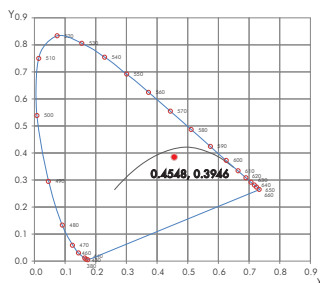

CIE 1931 CHROMATICITY DIAGRAM

R VALUES (TYPICAL)

R1	R2	R3	R4	R5
99	94	97	98	99
R6	R7	R8	R9	R10
96	97	95	93	97
R11	R12	R13	R14	R15
97	90	95	97	98

PHYSICAL

Applications	Cove, Accent & Indirect General Illumination
Dimensions	Length 1' (305mm)
	Width 1 3/5" (40mm)
	Height 1 7/10" (43.60mm)
Weight	11.2oz (318g)
Construction	Polycarbonate Body, Polycarbonate Lens
Thermal Management	Natural Convection
Optics	N/A
Fixture Connections	Integral Male & Female Connectors
Operating Temperature	-22°F ~ 122°F (-30°C ~ 70°C)
Storage Temperature	-40°F ~ 176°F (-40°C ~ 80°C)
Humidity	0-95% Non Condensing