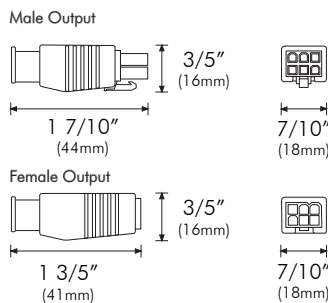

CONNECTOR DIMENSIONS

MODA TECHNOLOGY

modaCOMMUNICATE™ modaHIGH CRI
modaCUE™ modaKWIK CONNECT™
modaDMX™ modaSOFT™