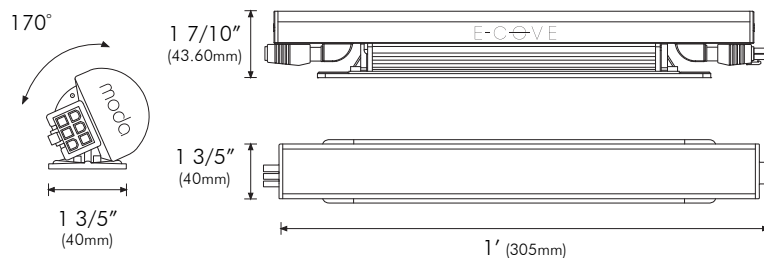

DIMENSIONS