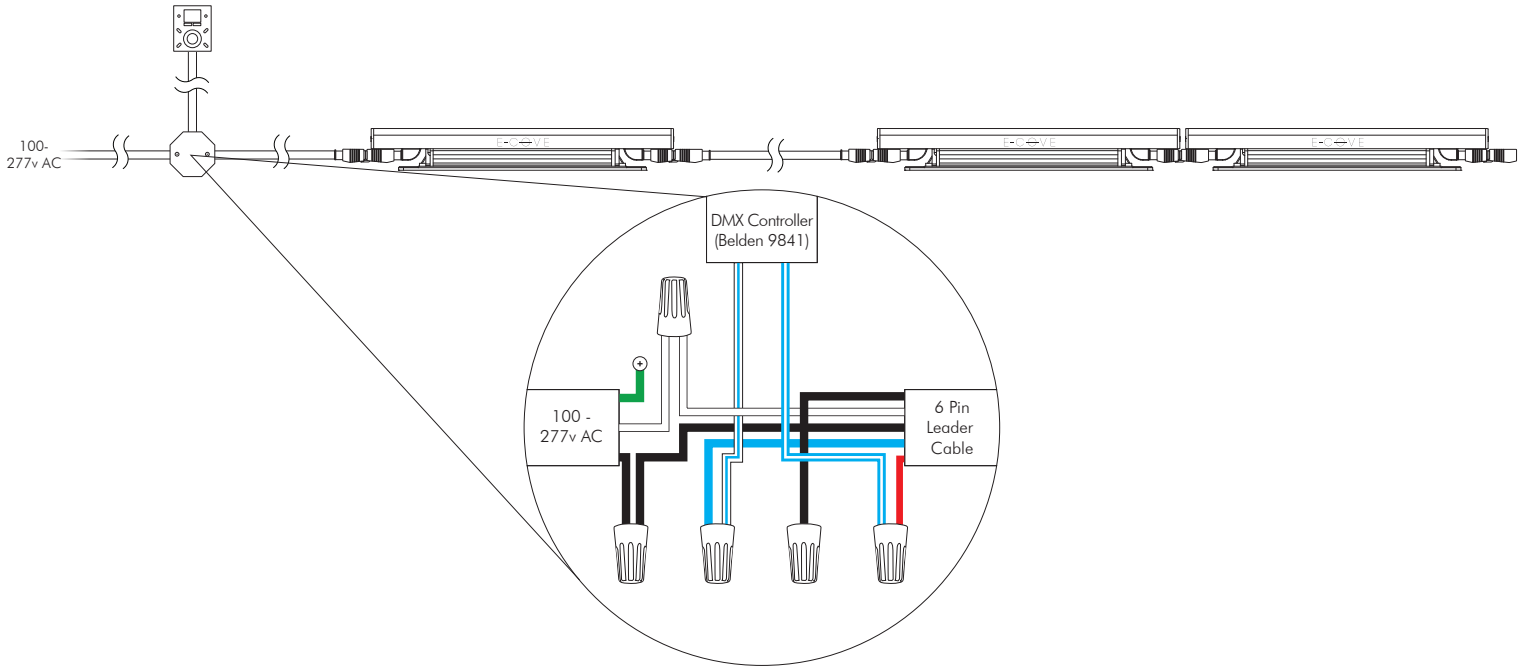

WIRING

Single Run DMX Wiring

WIRING LEGEND

6 PIN LEADER CABLE	DMX CONTROLLER	POWER (100-277v AC)
█ Power Positive (AWG18)	█ Positive	█ Positive
█ Power Negative (AWG18)	▬ Negative	█ Negative
█ Ground (AWG18)		█ Ground
█ DMX Positive		
█ DMX Negative		

MAX RUN LENGTHS

1ft using 120v AC	80 pcs
1ft using 277v AC	80 pcs

Due to continuous improvements and innovations, specifications may change without notice. Please refer to our website for current technical data. These figures are provided as a guideline only and may vary with differing power supplies and installations. All rights reserved. E&OE.

VDC20172703
955 White Drive Las Vegas, NV 89119 | T: 702 407 7775
F: 702 407 7773 | www.modalight.com | © Copyright 2016