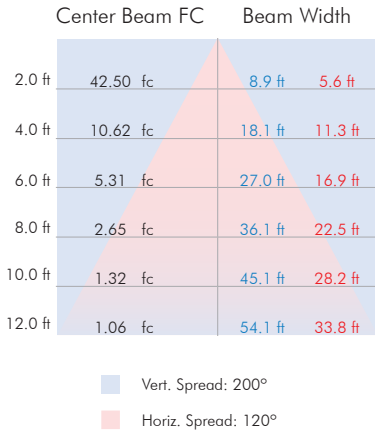

modaLIGHT® SPECIFICATION

MODA E-COVE® INTERIOR
DYNAMIC WHITE HCRI 1FT

ILLUMINANCE AT A DISTANCE