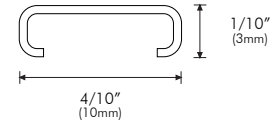

modaLIGHT[®]

SPECIFICATION

MODA SHIELD is a new accessory for our 3/10" - 4/10" (8-10mm) wide Solid State Flexible Linear products. Coves and other recessed installation sites are a natural haven for dust and debris, now with MODA Shield you can protect most of our flexible LED series instantly! Our new thermoplastic design has a double strip of 3M Self Adhesive tape on the base of the protect which enables the contractor to rapidly install the Shield to a preinstalled MODA LED strip.

MODA SHIELD XTRUSION[®]

OPTIONS

Finish	C - Clear W - White Lumen decrease of 10-15%
Length	4ft - 4' Section

PHYSICAL

Applications	Cove, Accent
Dimensions	Length 4' (1.2m) Width 4/10" (10mm) Height 1/10" (3mm)
Construction	Thermoplastic

COMPATIBILITY

- ECOFLEX
- EDGE
- FUSIONFLEX
- MINI STARFLEX
- POWERFLEX
- STARFLEX
- STARFLEX DYNAMIC WHITE
- STARFLEX RGB
- SUPERFLEX

DIMENSIONS

3/10 (8mm) Interior channel width

Project Name:

Notes:

Ordering: