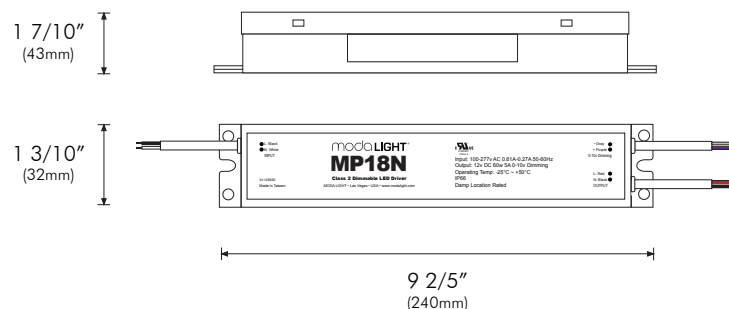

### PHYSICAL

Dimensions	Length 9 2/5" (240mm) Width 1 7/10" (43mm) Height 1 3/10" (32mm)
Weight	1.3 lbs (590g)
Construction	Steel Construction, Fully Potted
Thermal Management	Free Air Convection

### DIMENSIONS