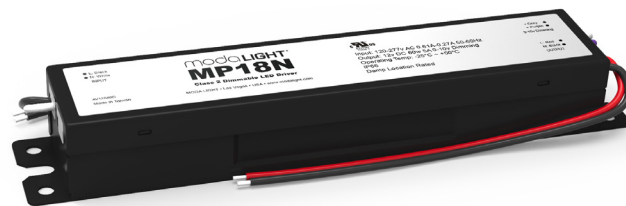

# MP18N DRIVER

Class 2 specification grade 12V DC 60W LED driver. Universal input 100-277V AC for worldwide use. 0-10V dimmable. Durable steel construction matte black finish. Quality construction by MODA engineers ensures long life. Fully potted. Ergonomic design. Built-in active PFC function. Fully protected from Over Current, Short Circuit and Over Temperature. Cooling by free air convection. IP66. Tested by UL.